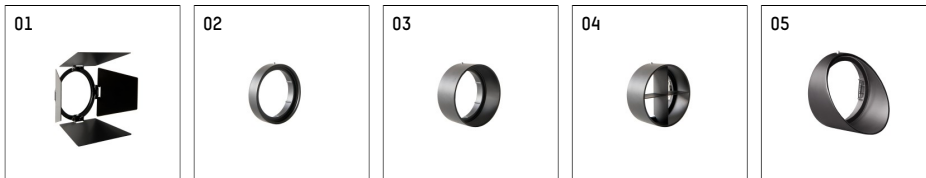

112 333 12 910 | white

gin.o 3
spotlight
LED | 28 W 2700 K

- spotlight gin.o 3
- with 3 circuit universal adapter
- for Hoffmeister control.x tracks
- circuit selection is possible while adapter is inserted into the track
- passive thermo management
- with LED 2100 lm
- colour temperature: 2700 K
- colour rendering index: CRI >90
- L90 / B10 (50.000h)
- SDCM < 2
- net luminous flux: 1860 lm
- total load: 28 W
- luminous efficacy: 66,4 lm/W
- rotationsymmetrical light distribution, medium
- beam angle: 25 °
- LED power unit integrated in adapter, electronic (POTI)
- amplitude dimming
- adapter with integrated potentiometer
- dimming range: 100-1 %
- housing of die cast aluminium
- adapter of fibreglass reinforced thermoplastic
- safety glass, clear
- color-, protection- and conversion-filters are available as accessory
- length: 221 mm, width: 84 mm, height: 238 mm
- rotatable 360°, 90° tiltable
- weight: 2,16 kg
- protection rating: IP20
- protection class I
- 5 years Hoffmeister warranty
- Made in Germany
- maximum ambient temperature: 35 ° C
- certificates: manufactured according to DIN VDE 0711 / EN 60598, CE
- colour: white (RAL9016)
- 112 333 12 910

- Overview of accessories on the following page / s

112 333 12 910
accessory

Optional accessories

description accessory general	dimensions in mm	item number	pic.-No.
antiglare flaps for spotlights gin.o and lo.nely size 3		105757	01
connection ring suitable for attachment of accessories for spotlights gin.o and lo.nely size 3		105760910	02
tube screen suitable for attachment of accessories for spotlights gin.o and lo.nely size 3		105759910	03
connection tube with cross louver suitable for attachment of accessories for spotlights gin.o and lo.nely size 3		105758910	04
visor suitable for attachment of accessories for spotlights gin.o and lo.nely size 3		105783910	05