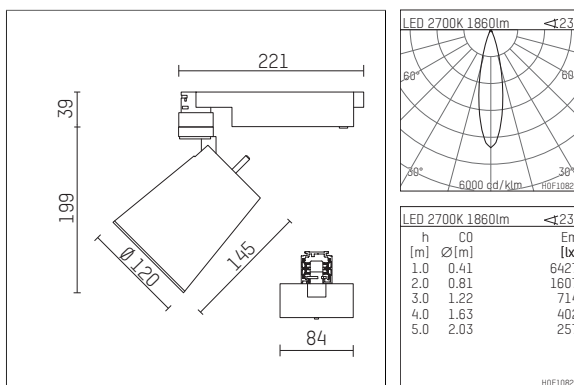

112 333 12 910 | white

gin.o 3
spotlight
LED | 28 W 2700 K

- spotlight gin.o 3
- with 3 circuit universal adapter
- for Hoffmeister control.x tracks
- circuit selection is possible while adapter is inserted into the track
- passive thermo management
- with LED 2100 lm
- colour temperature: 2700 K
- colour rendering index: CRI >90
- L90 / B10 (50.000h)
- SDCM < 2
- net luminous flux: 1860 lm
- total load: 28 W
- luminous efficacy: 66,4 lm/W
- rotationsymmetrical light distribution, medium
- beam angle: 25 °
- LED power unit integrated in adapter, electronic (POTI)
- amplitude dimming
- adapter with integrated potentiometer
- dimming range: 100-1 %
- housing of die cast aluminium
- adapter of fibreglass reinforced thermoplastic
- safety glass, clear
- color-, protection- and conversion-filters are available as accessory
- length: 221 mm, width: 84 mm, height: 238 mm
- rotatable 360°, 90° tiltable
- weight: 2,16 kg
- protection rating: IP20
- protection class I
- 5 years Hoffmeister warranty
- Made in Germany
- maximum ambient temperature: 35 ° C
- certificates: manufactured according to DIN VDE 0711 / EN 60598, CE
- colour: white (RAL9016)
- 112 333 12 910

Additional optional accessory components

description accessory general	dimensions in mm	item number	pic.-No.
soft.shape lens for spotlights gin.o and lo.nely size 3	∅: 100	105782	01
sculpture lens for spotlights gin.o and lo.nely size 3	∅: 100	105773	02
prismatic glass for spotlights gin.o and lo.nely size 3	∅: 100	105775	03
honeycomb louver for spotlights gin.o and lo.nely size 3		105761721	04
soft.spot lens for spotlights gin.o and lo.nely size 3	∅: 100	105774	01