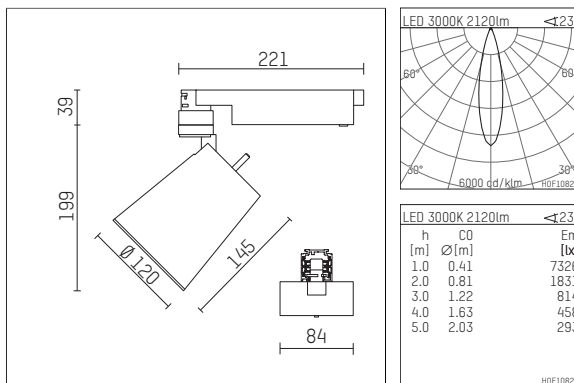

112 333 13 721 | black

gin.o 3
spotlight
LED | 28 W 3000 K

- spotlight gin.o 3
- with 3 circuit universal adapter
- for Hoffmeister control.x tracks
- circuit selection is possible while adapter is inserted into the track
- passive thermo management
- with LED 2400 lm
- colour temperature: 3000 K
- colour rendering index: CRI >90
- L90 / B10 (50.000h)
- SDCM < 2
- net luminous flux: 2120 lm
- total load: 28 W
- luminous efficacy: 75,7 lm/W
- rotationsymmetrical light distribution, medium
- beam angle: 25 °
- LED power unit integrated in adapter, electronic (POTI)
- amplitude dimming
- adapter with integrated potentiometer
- dimming range: 100-1 %
- housing of die cast aluminium
- adapter of fibreglass reinforced thermoplastic
- safety glass, clear
- color-, protection- and conversion-filters are available as accessory
- length: 221 mm, width: 84 mm, height: 238 mm
- rotatable 360°, 90° tiltable
- weight: 2,16 kg
- protection rating: IP20
- protection class I
- 5 years Hoffmeister warranty
- Made in Germany
- maximum ambient temperature: 35 ° C
- certificates: manufactured according to DIN VDE 0711 / EN 60598, CE
- colour: black
- 112 333 13 721

Additional optional accessory components

description accessory general	dimensions in mm	item number	pic.-No.
soft.shape lens for spotlights gin.o and lo.nely size 3	∅: 100	105782	01
sculpture lens for spotlights gin.o and lo.nely size 3	∅: 100	105773	02
prismatic glass for spotlights gin.o and lo.nely size 3	∅: 100	105775	03
honeycomb louver for spotlights gin.o and lo.nely size 3		105761721	04
soft.spot lens for spotlights gin.o and lo.nely size 3	∅: 100	105774	01