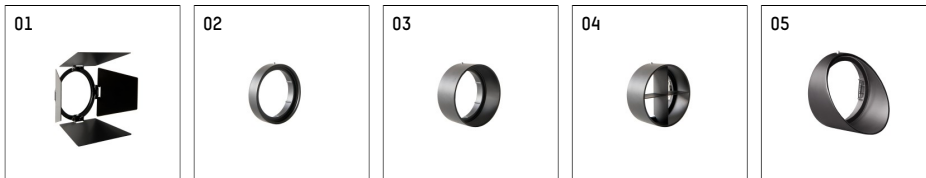

112 333 13 721 | black

gin.o 3
spotlight
LED | 28 W 3000 K

- spotlight gin.o 3
- with 3 circuit universal adapter
- for Hoffmeister control.x tracks
- circuit selection is possible while adapter is inserted into the track
- passive thermo management
- with LED 2400 lm
- colour temperature: 3000 K
- colour rendering index: CRI >90
- L90 / B10 (50.000h)
- SDCM < 2
- net luminous flux: 2120 lm
- total load: 28 W
- luminous efficacy: 75,7 lm/W
- rotationsymmetrical light distribution, medium
- beam angle: 25 °
- LED power unit integrated in adapter, electronic (POTI)
- amplitude dimming
- adapter with integrated potentiometer
- dimming range: 100-1 %
- housing of die cast aluminium
- adapter of fibreglass reinforced thermoplastic
- safety glass, clear
- color-, protection- and conversion-filters are available as accessory
- length: 221 mm, width: 84 mm, height: 238 mm
- rotatable 360°, 90° tiltable
- weight: 2,16 kg
- protection rating: IP20
- protection class I
- 5 years Hoffmeister warranty
- Made in Germany
- maximum ambient temperature: 35 ° C
- certificates: manufactured according to DIN VDE 0711 / EN 60598, CE
- colour: black
- 112 333 13 721

- Overview of accessories on the following page / s

112 333 13 721
accessory

Optional accessories

description accessory general	dimensions in mm	item number	pic.-No.
antiglare flaps for spotlights gin.o and lo.nely size 3		105757	01
connection ring suitable for attachment of accessories for spotlights gin.o and lo.nely size 3		105760721	02
tube screen suitable for attachment of accessories for spotlights gin.o and lo.nely size 3		105759721	03
connection tube with cross louver suitable for attachment of accessories for spotlights gin.o and lo.nely size 3		105758721	04
visor suitable for attachment of accessories for spotlights gin.o and lo.nely size 3		105783721	05