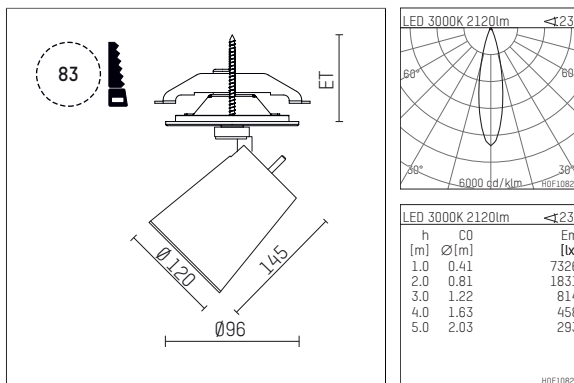

11233313 906-PA | silver

gin.o 3
spotlight
LED | 28 W 3000 K

- spotlight gin.o 3
- with recessed mounting plate
- for recessed installation into wall or ceiling
- passive thermo management
- with LED 2400 lm
- colour temperature: 3000 K
- colour rendering index: CRI >90
- L90 / B10 (50.000h)
- SDCM < 2
- net luminous flux: 2120 lm
- total load: 28 W
- luminous efficacy: 75,7 lm/W
- rotationsymmetrical light distribution, medium
- beam angle: 25 °
- with external LED power unit, electronic, 220-240 V, 0/50/60 Hz
- amplitude dimming
- dimming range: 100-1 %
- power supply: supply cord with plug connection 2x5x2,5 mm², length: 360 mm
- suitable for through wiring
- housing of die cast aluminium
- safety glass, clear
- ceiling plate of die cast aluminium
- color-, protection- and conversion-filters are available as accessory
- diameter: 96 mm, recessing diameter: 83 mm
- recessing depth: 103 mm, ceiling thickness: 1-45 mm
- rotatable 360°, 90° tiltable
- weight: 2,33 kg
- protection rating: IP20
- protection class I
- 5 years Hoffmeister warranty
- Made in Germany
- maximum ambient temperature: 35 ° C
- certificates: manufactured according to DIN VDE 0711 / EN 60598, CE
- colour: silver
- 11233313 906-PA

Additional optional accessory components

description accessory general	dimensions in mm	item number	pic.-No.
soft.shape lens for spotlights gin.o and lo.nely size 3	∅: 100	105782	01
sculpture lens for spotlights gin.o and lo.nely size 3	∅: 100	105773	02
prismatic glass for spotlights gin.o and lo.nely size 3	∅: 100	105775	03
honeycomb louver for spotlights gin.o and lo.nely size 3		105761721	04
soft.spot lens for spotlights gin.o and lo.nely size 3	∅: 100	105774	01