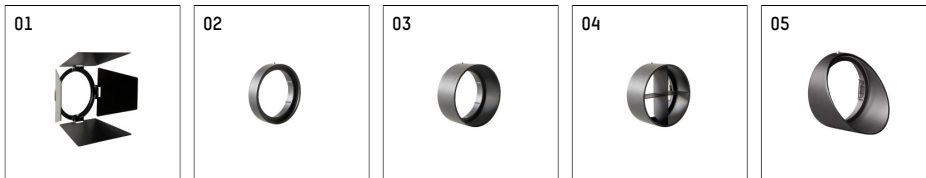

112 333 13 906 | silver

gin.o 3
spotlight
LED | 28 W 3000 K

- spotlight gin.o 3
- with 3 circuit universal adapter
- for Hoffmeister control.x tracks
- circuit selection is possible while adapter is inserted into the track
- passive thermo management
- with LED 2400 lm
- colour temperature: 3000 K
- colour rendering index: CRI >90
- L90 / B10 (50.000h)
- SDCM < 2
- net luminous flux: 2120 lm
- total load: 28 W
- luminous efficacy: 75,7 lm/W
- rotationsymmetrical light distribution, medium
- beam angle: 25 °
- LED power unit integrated in adapter, electronic (POTI)
- amplitude dimming
- adapter with integrated potentiometer
- dimming range: 100-1 %
- housing of die cast aluminium
- adapter of fibreglass reinforced thermoplastic
- safety glass, clear
- color-, protection- and conversion-filters are available as accessory
- length: 221 mm, width: 84 mm, height: 238 mm
- rotatable 360°, 90° tiltable
- weight: 2,16 kg
- protection rating: IP20
- protection class I
- 5 years Hoffmeister warranty
- Made in Germany
- maximum ambient temperature: 35 ° C
- certificates: manufactured according to DIN VDE 0711 / EN 60598, CE
- colour: silver
- 112 333 13 906

- Overview of accessories on the following page / s

112 333 13 906

accessory

Optional accessories

description accessory general	dimensions in mm	item number	pic.-No.
antiglare flaps for spotlights gin.o and lo.nely size 3		105757	01
connection ring suitable for attachment of accessories for spotlights gin.o and lo.nely size 3		105760906	02
tube screen suitable for attachment of accessories for spotlights gin.o and lo.nely size 3		105759906	03
connection tube with cross louver suitable for attachment of accessories for spotlights gin.o and lo.nely size 3		105758906	04
visor suitable for attachment of accessories for spotlights gin.o and lo.nely size 3		105783906	05