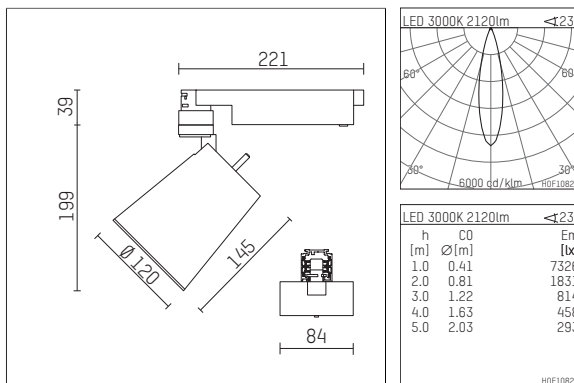

112 333 13 906 | silver

gin.o 3
spotlight
LED | 28 W 3000 K

- spotlight gin.o 3
- with 3 circuit universal adapter
- for Hoffmeister control.x tracks
- circuit selection is possible while adapter is inserted into the track
- passive thermo management
- with LED 2400 lm
- colour temperature: 3000 K
- colour rendering index: CRI >90
- L90 / B10 (50.000h)
- SDCM < 2
- net luminous flux: 2120 lm
- total load: 28 W
- luminous efficacy: 75,7 lm/W
- rotationsymmetrical light distribution, medium
- beam angle: 25 °
- LED power unit integrated in adapter, electronic (POTI)
- amplitude dimming
- adapter with integrated potentiometer
- dimming range: 100-1 %
- housing of die cast aluminium
- adapter of fibreglass reinforced thermoplastic
- safety glass, clear
- color-, protection- and conversion-filters are available as accessory
- length: 221 mm, width: 84 mm, height: 238 mm
- rotatable 360°, 90° tiltable
- weight: 2,16 kg
- protection rating: IP20
- protection class I
- 5 years Hoffmeister warranty
- Made in Germany
- maximum ambient temperature: 35 ° C
- certificates: manufactured according to DIN VDE 0711 / EN 60598, CE
- colour: silver
- 112 333 13 906

Additional optional accessory components

description accessory general	dimensions in mm	item number	pic.-No.
soft.shape lens for spotlights gin.o and lo.nely size 3	∅: 100	105782	01
sculpture lens for spotlights gin.o and lo.nely size 3	∅: 100	105773	02
prismatic glass for spotlights gin.o and lo.nely size 3	∅: 100	105775	03
honeycomb louver for spotlights gin.o and lo.nely size 3		105761721	04
soft.spot lens for spotlights gin.o and lo.nely size 3	∅: 100	105774	01