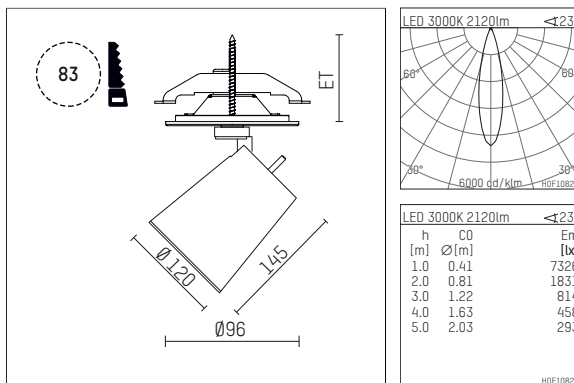

11233313 910-PA | white

gin.o 3
spotlight
LED | 28 W 3000 K

- spotlight gin.o 3
- with recessed mounting plate
- for recessed installation into wall or ceiling
- passive thermo management
- with LED 2400 lm
- colour temperature: 3000 K
- colour rendering index: CRI >90
- L90 / B10 (50.000h)
- SDCM < 2
- net luminous flux: 2120 lm
- total load: 28 W
- luminous efficacy: 75,7 lm/W
- rotationsymmetrical light distribution, medium
- beam angle: 25 °
- with external LED power unit, electronic, 220-240 V, 0/50/60 Hz
- amplitude dimming
- dimming range: 100-1 %
- power supply: supply cord with plug connection 2x5x2,5 mm², length: 360 mm
- suitable for through wiring
- housing of die cast aluminium
- safety glass, clear
- ceiling plate of die cast aluminium
- color-, protection- and conversion-filters are available as accessory
- diameter: 96 mm, recessing diameter: 83 mm
- recessing depth: 103 mm, ceiling thickness: 1-45 mm
- rotatable 360°, 90° tiltable
- weight: 2,33 kg
- protection rating: IP20
- protection class I
- 5 years Hoffmeister warranty
- Made in Germany
- maximum ambient temperature: 35 ° C
- certificates: manufactured according to DIN VDE 0711 / EN 60598, CE
- colour: white (RAL9016)
- 11233313 910-PA

Additional optional accessory components

description accessory general	dimensions in mm	item number	pic.-No.
soft.shape lens for spotlights gin.o and lo.nely size 3	Ø: 100	105782	01
sculpture lens for spotlights gin.o and lo.nely size 3	Ø: 100	105773	02
prismatic glass for spotlights gin.o and lo.nely size 3	Ø: 100	105775	03
honeycomb louver for spotlights gin.o and lo.nely size 3		105761721	04
soft.spot lens for spotlights gin.o and lo.nely size 3	Ø: 100	105774	01