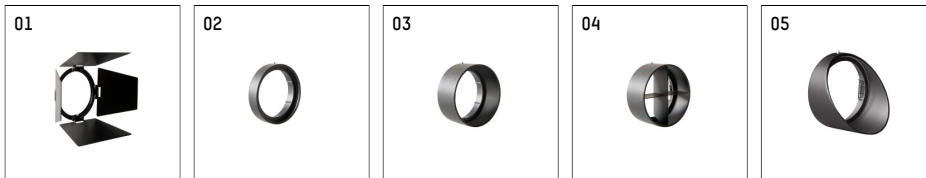

11233313 910-PA | white

gin.o 3
spotlight
LED | 28 W 3000 K

- spotlight gin.o 3
- with recessed mounting plate
- for recessed installation into wall or ceiling
- passive thermo management
- with LED 2400 lm
- colour temperature: 3000 K
- colour rendering index: CRI >90
- L90 / B10 (50.000h)
- SDCM < 2
- net luminous flux: 2120 lm
- total load: 28 W
- luminous efficacy: 75,7 lm/W
- rotationsymmetrical light distribution, medium
- beam angle: 25 °
- with external LED power unit, electronic, 220-240 V, 0/50/60 Hz
- amplitude dimming
- dimming range: 100-1 %
- power supply: supply cord with plug connection 2x5x2,5 mm², length: 360 mm
- suitable for through wiring
- housing of die cast aluminium
- safety glass, clear
- ceiling plate of die cast aluminium
- color-, protection- and conversion-filters are available as accessory
- diameter: 96 mm, recessing diameter: 83 mm
- recessing depth: 103 mm, ceiling thickness: 1-45 mm
- rotatable 360°, 90° tiltable
- weight: 2,33 kg
- protection rating: IP20
- protection class I
- 5 years Hoffmeister warranty
- Made in Germany
- maximum ambient temperature: 35 ° C
- certificates: manufactured according to DIN VDE 0711 / EN 60598, CE
- colour: white (RAL9016)
- 11233313 910-PA

- Overview of accessories on the following page / s

11233313 910-PA
accessory

Optional accessories

description accessory general	dimensions in mm	item number	pic.-No.
antiglare flaps for spotlights gin.o and lo.nely size 3		105757	01
connection ring suitable for attachment of accessories for spotlights gin.o and lo.nely size 3		105760910	02
tube screen suitable for attachment of accessories for spotlights gin.o and lo.nely size 3		105759910	03
connection tube with cross louver suitable for attachment of accessories for spotlights gin.o and lo.nely size 3		105758910	04
visor suitable for attachment of accessories for spotlights gin.o and lo.nely size 3		105783910	05