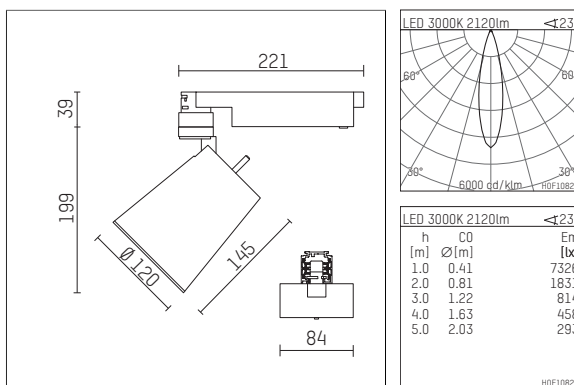

**112 333 13 910 | white**

gin.o 3  
spotlight  
LED | 28 W 3000 K

- spotlight gin.o 3
- with 3 circuit universal adapter
- for Hoffmeister control.x tracks
- circuit selection is possible while adapter is inserted into the track
- passive thermo management
- with LED 2400 lm
- colour temperature: 3000 K
- colour rendering index: CRI >90
- L90 / B10 (50.000h)
- SDCM < 2
- net luminous flux: 2120 lm
- total load: 28 W
- luminous efficacy: 75,7 lm/W
- rotationsymmetrical light distribution, medium
- beam angle: 25 °
- LED power unit integrated in adapter, electronic (POTI)
- amplitude dimming
- adapter with integrated potentiometer
- dimming range: 100-1 %
- housing of die cast aluminium
- adapter of fibreglass reinforced thermoplastic
- safety glass, clear
- color-, protection- and conversion-filters are available as accessory
- length: 221 mm, width: 84 mm, height: 238 mm
- rotatable 360°, 90° tiltable
- weight: 2,16 kg
- protection rating: IP20
- protection class I
- 5 years Hoffmeister warranty
- Made in Germany
- maximum ambient temperature: 35 ° C
- certificates: manufactured according to DIN VDE 0711 / EN 60598, CE
- colour: white (RAL9016)
- 112 333 13 910

### Additional optional accessory components

description accessory general	dimensions in mm	item number	pic.-No.
soft.shape lens for spotlights gin.o and lo.nely size 3	Ø: 100	105782	01
sculpture lens for spotlights gin.o and lo.nely size 3	Ø: 100	105773	02
prismatic glass for spotlights gin.o and lo.nely size 3	Ø: 100	105775	03
honeycomb louver for spotlights gin.o and lo.nely size 3		105761721	04
soft.spot lens for spotlights gin.o and lo.nely size 3	Ø: 100	105774	01