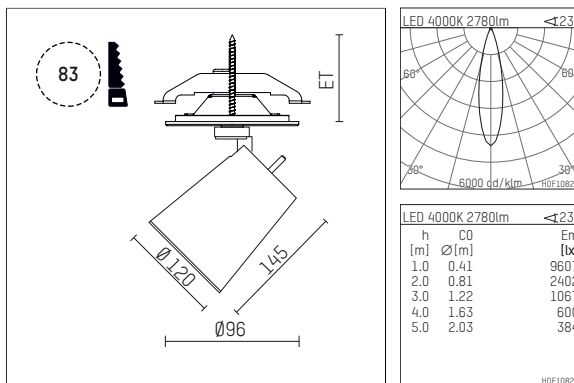

11233314 721-PA | black

gin.o 3
spotlight
LED | 28 W 4000 K

- spotlight gin.o 3
- with recessed mounting plate
- for recessed installation into wall or ceiling
- passive thermo management
- with LED 3150 lm
- colour temperature: 4000 K
- colour rendering index: CRI >80
- L90 / B10 (50.000h)
- SDCM < 2
- net luminous flux: 2780 lm
- total load: 28 W
- luminous efficacy: 99,3 lm/W
- rotationsymmetrical light distribution, medium
- beam angle: 25 °
- with external LED power unit, electronic, 220-240 V, 0/50/60 Hz
- amplitude dimming
- dimming range: 100-1 %
- power supply: supply cord with plug connection 2x5x2,5 mm², length: 360 mm
- suitable for through wiring
- housing of die cast aluminium
- safety glass, clear
- ceiling plate of die cast aluminium
- color-, protection- and conversion-filters are available as accessory
- diameter: 96 mm, recessing diameter: 83 mm
- recessing depth: 103 mm, ceiling thickness: 1-45 mm
- rotatable 360°, 90° tiltable
- weight: 2,33 kg
- protection rating: IP20
- protection class I
- 5 years Hoffmeister warranty
- Made in Germany
- maximum ambient temperature: 35 ° C
- certificates: manufactured according to DIN VDE 0711 / EN 60598, CE
- colour: black
- 11233314 721-PA

Additional optional accessory components

description accessory general	dimensions in mm	item number	pic.-No.
soft.shape lens for spotlights gin.o and lo.nely size 3	∅: 100	105782	01
sculpture lens for spotlights gin.o and lo.nely size 3	∅: 100	105773	02
prismatic glass for spotlights gin.o and lo.nely size 3	∅: 100	105775	03
honeycomb louver for spotlights gin.o and lo.nely size 3		105761721	04
soft.spot lens for spotlights gin.o and lo.nely size 3	∅: 100	105774	01