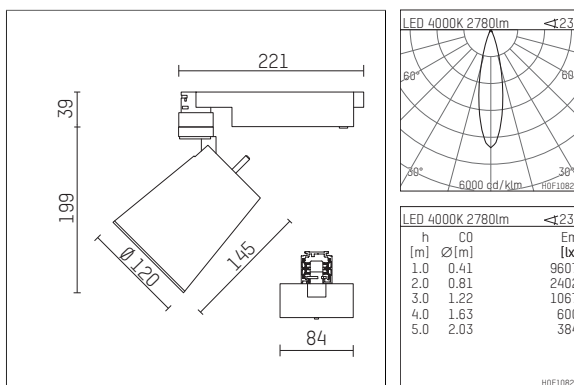

112 333 14 721 | black

gin.o 3
spotlight
LED | 28 W 4000 K

- spotlight gin.o 3
- with 3 circuit universal adapter
- for Hoffmeister control.x tracks
- circuit selection is possible while adapter is inserted into the track
- passive thermo management
- with LED 3150 lm
- colour temperature: 4000 K
- colour rendering index: CRI >80
- L90 / B10 (50.000h)
- SDCM < 2
- net luminous flux: 2780 lm
- total load: 28 W
- luminous efficacy: 99,3 lm/W
- rotationsymmetrical light distribution, medium
- beam angle: 25 °
- LED power unit integrated in adapter, electronic (POTI)
- amplitude dimming
- adapter with integrated potentiometer
- dimming range: 100-1 %
- housing of die cast aluminium
- adapter of fibreglass reinforced thermoplastic
- safety glass, clear
- color-, protection- and conversion-filters are available as accessory
- length: 221 mm, width: 84 mm, height: 238 mm
- rotatable 360°, 90° tiltable
- weight: 2,16 kg
- protection rating: IP20
- protection class I
- 5 years Hoffmeister warranty
- Made in Germany
- maximum ambient temperature: 35 ° C
- certificates: manufactured according to DIN VDE 0711 / EN 60598, CE
- colour: black
- 112 333 14 721

Additional optional accessory components

description accessory general	dimensions in mm	item number	pic.-No.
soft.shape lens for spotlights gin.o and lo.nely size 3	∅: 100	105782	01
sculpture lens for spotlights gin.o and lo.nely size 3	∅: 100	105773	02
prismatic glass for spotlights gin.o and lo.nely size 3	∅: 100	105775	03
honeycomb louver for spotlights gin.o and lo.nely size 3		105761721	04
soft.spot lens for spotlights gin.o and lo.nely size 3	∅: 100	105774	01