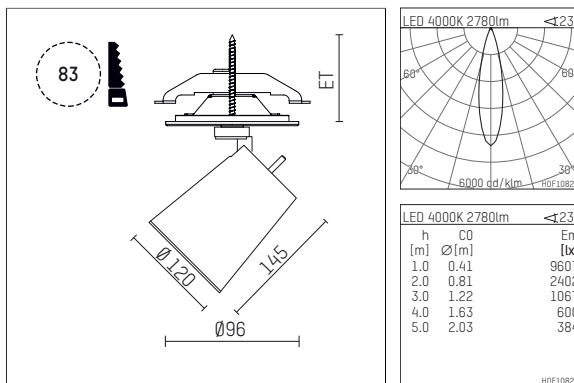

## 11233314 906-PA | silver

gin.o 3  
spotlight  
LED | 28 W 4000 K

- spotlight gin.o 3
- with recessed mounting plate
- for recessed installation into wall or ceiling
- passive thermo management
- with LED 3150 lm
- colour temperature: 4000 K
- colour rendering index: CRI >80
- L90 / B10 (50.000h)
- SDCM < 2
- net luminous flux: 2780 lm
- total load: 28 W
- luminous efficacy: 99,3 lm/W
- rotationsymmetrical light distribution, medium
- beam angle: 25 °
- with external LED power unit, electronic, 220-240 V, 0/50/60 Hz
- amplitude dimming
- dimming range: 100-1 %
- power supply: supply cord with plug connection 2x5x2,5 mm², length: 360 mm
- suitable for through wiring
- housing of die cast aluminium
- safety glass, clear
- ceiling plate of die cast aluminium
- color-, protection- and conversion-filters are available as accessory
- diameter: 96 mm, recessing diameter: 83 mm
- recessing depth: 103 mm, ceiling thickness: 1-45 mm
- rotatable 360°, 90° tiltable
- weight: 2,33 kg
- protection rating: IP20
- protection class I
- 5 years Hoffmeister warranty
- Made in Germany
- maximum ambient temperature: 35 ° C
- certificates: manufactured according to DIN VDE 0711 / EN 60598, CE
- colour: silver
- 11233314 906-PA

### Additional optional accessory components

description accessory general	dimensions in mm	item number	pic.-No.
soft.shape lens for spotlights gin.o and lo.nely size 3	∅: 100	105782	01
sculpture lens for spotlights gin.o and lo.nely size 3	∅: 100	105773	02
prismatic glass for spotlights gin.o and lo.nely size 3	∅: 100	105775	03
honeycomb louver for spotlights gin.o and lo.nely size 3		105761721	04
soft.spot lens for spotlights gin.o and lo.nely size 3	∅: 100	105774	01