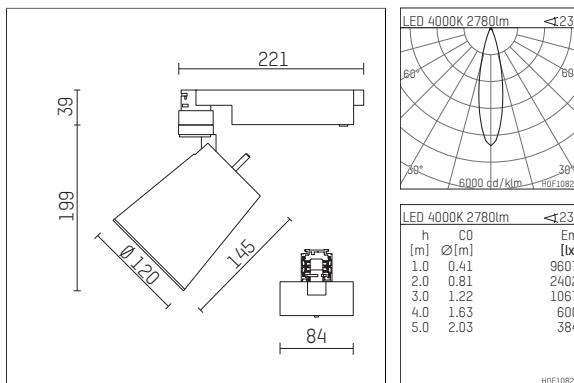

112 333 14 906 | silver

gin.o 3  
spotlight  
LED | 28 W 4000 K

- spotlight gin.o 3
- with 3 circuit universal adapter
- for Hoffmeister control.x tracks
- circuit selection is possible while adapter is inserted into the track
- passive thermo management
- with LED 3150 lm
- colour temperature: 4000 K
- colour rendering index: CRI >80
- L90 / B10 (50.000h)
- SDCM < 2
- net luminous flux: 2780 lm
- total load: 28 W
- luminous efficacy: 99,3 lm/W
- rotationsymmetrical light distribution, medium
- beam angle: 25 °
- LED power unit integrated in adapter, electronic (POTI)
- amplitude dimming
- adapter with integrated potentiometer
- dimming range: 100-1 %
- housing of die cast aluminium
- adapter of fibreglass reinforced thermoplastic
- safety glass, clear
- color-, protection- and conversion-filters are available as accessory
- length: 221 mm, width: 84 mm, height: 238 mm
- rotatable 360°, 90° tiltable
- weight: 2,16 kg
- protection rating: IP20
- protection class I
- 5 years Hoffmeister warranty
- Made in Germany
- maximum ambient temperature: 35 ° C
- certificates: manufactured according to DIN VDE 0711 / EN 60598, CE
- colour: silver
- 112 333 14 906

### Additional optional accessory components

description accessory general	dimensions in mm	item number	pic.-No.
soft.shape lens for spotlights gin.o and lo.nely size 3	Ø: 100	105782	01
sculpture lens for spotlights gin.o and lo.nely size 3	Ø: 100	105773	02
prismatic glass for spotlights gin.o and lo.nely size 3	Ø: 100	105775	03
honeycomb louver for spotlights gin.o and lo.nely size 3		105761721	04
soft.spot lens for spotlights gin.o and lo.nely size 3	Ø: 100	105774	01