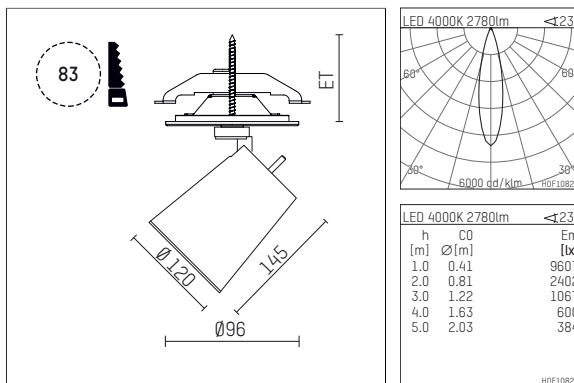

## 11233314 910-PA | white

gin.o 3  
spotlight  
LED | 28 W 4000 K

- spotlight gin.o 3
- with recessed mounting plate
- for recessed installation into wall or ceiling
- passive thermo management
- with LED 3150 lm
- colour temperature: 4000 K
- colour rendering index: CRI >80
- L90 / B10 (50.000h)
- SDCM < 2
- net luminous flux: 2780 lm
- total load: 28 W
- luminous efficacy: 99,3 lm/W
- rotationsymmetrical light distribution, medium
- beam angle: 25 °
- with external LED power unit, electronic, 220-240 V, 0/50/60 Hz
- amplitude dimming
- dimming range: 100-1 %
- power supply: supply cord with plug connection 2x5x2,5 mm², length: 360 mm
- suitable for through wiring
- housing of die cast aluminium
- safety glass, clear
- ceiling plate of die cast aluminium
- color-, protection- and conversion-filters are available as accessory
- diameter: 96 mm, recessing diameter: 83 mm
- recessing depth: 103 mm, ceiling thickness: 1-45 mm
- rotatable 360°, 90° tiltable
- weight: 2,33 kg
- protection rating: IP20
- protection class I
- 5 years Hoffmeister warranty
- Made in Germany
- maximum ambient temperature: 35 ° C
- certificates: manufactured according to DIN VDE 0711 / EN 60598, CE
- colour: white (RAL9016)
- 11233314 910-PA

### Additional optional accessory components

description accessory general	dimensions in mm	item number	pic.-No.
soft.shape lens for spotlights gin.o and lo.nely size 3	∅: 100	105782	01
sculpture lens for spotlights gin.o and lo.nely size 3	∅: 100	105773	02
prismatic glass for spotlights gin.o and lo.nely size 3	∅: 100	105775	03
honeycomb louver for spotlights gin.o and lo.nely size 3		105761721	04
soft.spot lens for spotlights gin.o and lo.nely size 3	∅: 100	105774	01