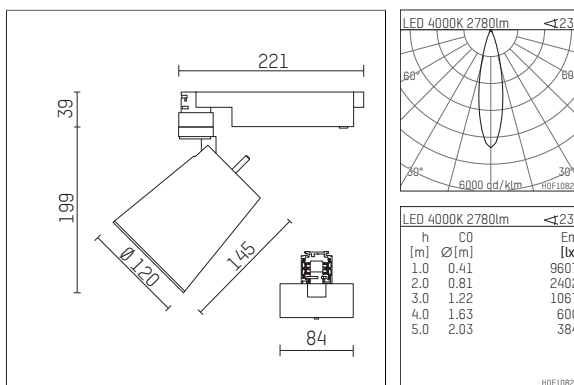

112 333 14 910 | white

gin.o 3
spotlight
LED | 28 W 4000 K

- spotlight gin.o 3
- with 3 circuit universal adapter
- for Hoffmeister control.x tracks
- circuit selection is possible while adapter is inserted into the track
- passive thermo management
- with LED 3150 lm
- colour temperature: 4000 K
- colour rendering index: CRI >80
- L90 / B10 (50.000h)
- SDCM < 2
- net luminous flux: 2780 lm
- total load: 28 W
- luminous efficacy: 99,3 lm/W
- rotationsymmetrical light distribution, medium
- beam angle: 25 °
- LED power unit integrated in adapter, electronic (POTI)
- amplitude dimming
- adapter with integrated potentiometer
- dimming range: 100-1 %
- housing of die cast aluminium
- adapter of fibreglass reinforced thermoplastic
- safety glass, clear
- color-, protection- and conversion-filters are available as accessory
- length: 221 mm, width: 84 mm, height: 238 mm
- rotatable 360°, 90° tiltable
- weight: 2,16 kg
- protection rating: IP20
- protection class I
- 5 years Hoffmeister warranty
- Made in Germany
- maximum ambient temperature: 35 ° C
- certificates: manufactured according to DIN VDE 0711 / EN 60598, CE
- colour: white (RAL9016)
- 112 333 14 910

Additional optional accessory components

description accessory general	dimensions in mm	item number	pic.-No.
soft.shape lens for spotlights gin.o and lo.nely size 3	∅: 100	105782	01
sculpture lens for spotlights gin.o and lo.nely size 3	∅: 100	105773	02
prismatic glass for spotlights gin.o and lo.nely size 3	∅: 100	105775	03
honeycomb louver for spotlights gin.o and lo.nely size 3		105761721	04
soft.spot lens for spotlights gin.o and lo.nely size 3	∅: 100	105774	01