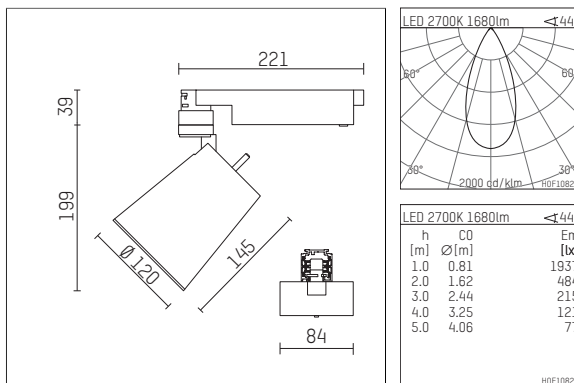

## 112 334 02 721 D | black

gin.o 3  
spotlight  
LED | 28 W 2700 K

- spotlight gin.o 3
- with 3 circuit DALI adapter
- for Hoffmeister control.x tracks
- circuit selection is possible while adapter is inserted into the track
- passive thermo management
- with LED 2100 lm
- colour temperature: 2700 K
- colour rendering index: CRI >90
- L90 / B10 (50.000h)
- SDCM < 2
- net luminous flux: 1680 lm
- total load: 28 W
- luminous efficacy: 60,0 lm/W
- rotationsymmetrical light distribution, flood
- beam angle: 45 °
- LED power unit integrated in adapter, electronic (DALI)
- amplitude dimming
- dimming range: 100-1 %
- housing of die cast aluminium
- adapter of fibreglass reinforced thermoplastic
- microprismatic filter with very high rate of light transmission
- color-, protection- and conversion-filters are available as accessory
- length: 221 mm, width: 84 mm, height: 238 mm
- rotatable 360°, 90° tiltable
- weight: 2,16 kg
- protection rating: IP20
- protection class I
- 5 years Hoffmeister warranty
- Made in Germany
- maximum ambient temperature: 35 ° C
- certificates: manufactured according to DIN VDE 0711 / EN 60598, CE
- colour: black
- 112 334 02 721 D

### Additional optional accessory components

description accessory general	dimensions in mm	item number	pic.-No.
soft.shape lens for spotlights gin.o and lo.nely size 3	∅: 100	105782	01
sculpture lens for spotlights gin.o and lo.nely size 3	∅: 100	105773	02
prismatic glass for spotlights gin.o and lo.nely size 3	∅: 100	105775	03
honeycomb louver for spotlights gin.o and lo.nely size 3		105761721	04
soft.spot lens for spotlights gin.o and lo.nely size 3	∅: 100	105774	01