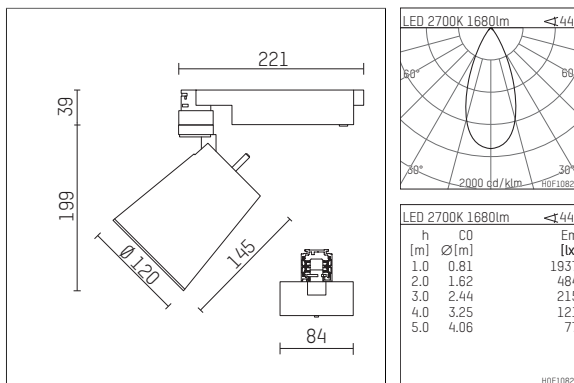

112 334 02 906 D | silver

gin.o 3
spotlight
LED | 28 W 2700 K

- spotlight gin.o 3
- with 3 circuit DALI adapter
- for Hoffmeister control.x tracks
- circuit selection is possible while adapter is inserted into the track
- passive thermo management
- with LED 2100 lm
- colour temperature: 2700 K
- colour rendering index: CRI >90
- L90 / B10 (50.000h)
- SDCM < 2
- net luminous flux: 1680 lm
- total load: 28 W
- luminous efficacy: 60,0 lm/W
- rotationsymmetrical light distribution, flood
- beam angle: 45 °
- LED power unit integrated in adapter, electronic (DALI)
- amplitude dimming
- dimming range: 100-1 %
- housing of die cast aluminium
- adapter of fibreglass reinforced thermoplastic
- microprismatic filter with very high rate of light transmission
- color-, protection- and conversion-filters are available as accessory
- length: 221 mm, width: 84 mm, height: 238 mm
- rotatable 360°, 90° tiltable
- weight: 2,16 kg
- protection rating: IP20
- protection class I
- 5 years Hoffmeister warranty
- Made in Germany
- maximum ambient temperature: 35 ° C
- certificates: manufactured according to DIN VDE 0711 / EN 60598, CE
- colour: silver
- 112 334 02 906 D

Additional optional accessory components

description accessory general	dimensions in mm	item number	pic.-No.
soft.shape lens for spotlights gin.o and lo.nely size 3	∅: 100	105782	01
sculpture lens for spotlights gin.o and lo.nely size 3	∅: 100	105773	02
prismatic glass for spotlights gin.o and lo.nely size 3	∅: 100	105775	03
honeycomb louver for spotlights gin.o and lo.nely size 3		105761721	04
soft.spot lens for spotlights gin.o and lo.nely size 3	∅: 100	105774	01