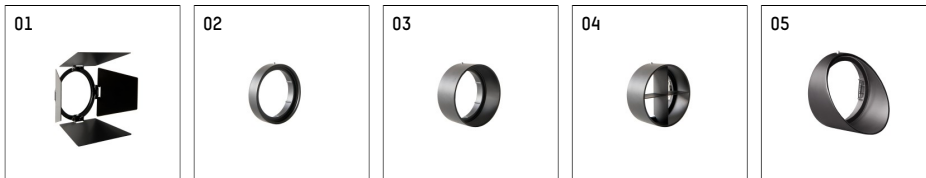

112 334 02 906 D | silver

gin.o 3
spotlight
LED | 28 W 2700 K

- spotlight gin.o 3
- with 3 circuit DALI adapter
- for Hoffmeister control.x tracks
- circuit selection is possible while adapter is inserted into the track
- passive thermo management
- with LED 2100 lm
- colour temperature: 2700 K
- colour rendering index: CRI >90
- L90 / B10 (50.000h)
- SDCM < 2
- net luminous flux: 1680 lm
- total load: 28 W
- luminous efficacy: 60,0 lm/W
- rotationsymmetrical light distribution, flood
- beam angle: 45 °
- LED power unit integrated in adapter, electronic (DALI)
- amplitude dimming
- dimming range: 100-1 %
- housing of die cast aluminium
- adapter of fibreglass reinforced thermoplastic
- microprismatic filter with very high rate of light transmission
- color-, protection- and conversion-filters are available as accessory
- length: 221 mm, width: 84 mm, height: 238 mm
- rotatable 360°, 90° tiltable
- weight: 2,16 kg
- protection rating: IP20
- protection class I
- 5 years Hoffmeister warranty
- Made in Germany
- maximum ambient temperature: 35 ° C
- certificates: manufactured according to DIN VDE 0711 / EN 60598, CE
- colour: silver
- 112 334 02 906 D

- Overview of accessories on the following page / s

112 334 02 906 D

accessory

Optional accessories

description accessory general	dimensions in mm	item number	pic.-No.
antiglare flaps for spotlights gin.o and lo.nely size 3		105757	01
connection ring suitable for attachment of accessories for spotlights gin.o and lo.nely size 3		105760906	02
tube screen suitable for attachment of accessories for spotlights gin.o and lo.nely size 3		105759906	03
connection tube with cross louver suitable for attachment of accessories for spotlights gin.o and lo.nely size 3		105758906	04
visor suitable for attachment of accessories for spotlights gin.o and lo.nely size 3		105783906	05