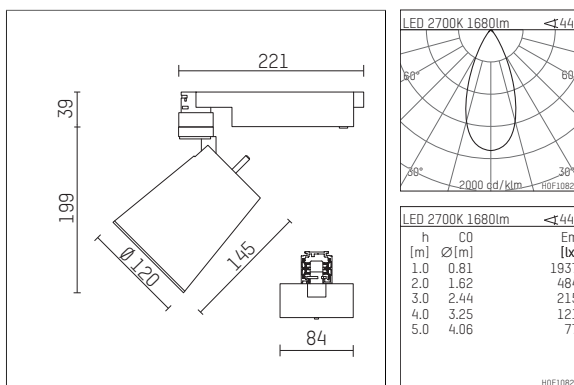

**112 334 02 910 D | white**

gin.o 3  
spotlight  
LED | 28 W 2700 K

- spotlight gin.o 3
- with 3 circuit DALI adapter
- for Hoffmeister control.x tracks
- circuit selection is possible while adapter is inserted into the track
- passive thermo management
- with LED 2100 lm
- colour temperature: 2700 K
- colour rendering index: CRI >90
- L90 / B10 (50.000h)
- SDCM < 2
- net luminous flux: 1680 lm
- total load: 28 W
- luminous efficacy: 60,0 lm/W
- rotationsymmetrical light distribution, flood
- beam angle: 45 °
- LED power unit integrated in adapter, electronic (DALI)
- amplitude dimming
- dimming range: 100-1 %
- housing of die cast aluminium
- adapter of fibreglass reinforced thermoplastic
- microprismatic filter with very high rate of light transmission
- color-, protection- and conversion-filters are available as accessory
- length: 221 mm, width: 84 mm, height: 238 mm
- rotatable 360°, 90° tiltable
- weight: 2,16 kg
- protection rating: IP20
- protection class I
- 5 years Hoffmeister warranty
- Made in Germany
- maximum ambient temperature: 35 ° C
- certificates: manufactured according to DIN VDE 0711 / EN 60598, CE
- colour: white (RAL9016)
- 112 334 02 910 D

### Additional optional accessory components

description accessory general	dimensions in mm	item number	pic.-No.
soft.shape lens for spotlights gin.o and lo.nely size 3	∅: 100	105782	01
sculpture lens for spotlights gin.o and lo.nely size 3	∅: 100	105773	02
prismatic glass for spotlights gin.o and lo.nely size 3	∅: 100	105775	03
honeycomb louver for spotlights gin.o and lo.nely size 3		105761721	04
soft.spot lens for spotlights gin.o and lo.nely size 3	∅: 100	105774	01