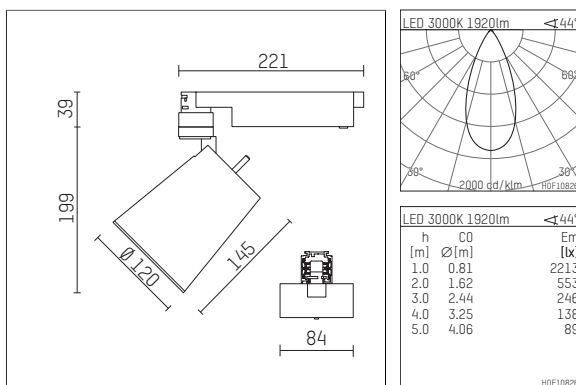

112 334 03 721 D | black

gin.o 3
spotlight
LED | 28 W 3000 K

- spotlight gin.o 3
- with 3 circuit DALI adapter
- for Hoffmeister control.x tracks
- circuit selection is possible while adapter is inserted into the track
- passive thermo management
- with LED 2400 lm
- colour temperature: 3000 K
- colour rendering index: CRI >90
- L90 / B10 (50.000h)
- SDCM < 2
- net luminous flux: 1920 lm
- total load: 28 W
- luminous efficacy: 68,6 lm/W
- rotationsymmetrical light distribution, flood
- beam angle: 45 °
- LED power unit integrated in adapter, electronic (DALI)
- amplitude dimming
- dimming range: 100-1 %
- housing of die cast aluminium
- adapter of fibreglass reinforced thermoplastic
- microprismatic filter with very high rate of light transmission
- color-, protection- and conversion-filters are available as accessory
- length: 221 mm, width: 84 mm, height: 238 mm
- rotatable 360°, 90° tiltable
- weight: 2,16 kg
- protection rating: IP20
- protection class I
- 5 years Hoffmeister warranty
- Made in Germany
- maximum ambient temperature: 35 ° C
- certificates: manufactured according to DIN VDE 0711 / EN 60598, CE
- colour: black
- 112 334 03 721 D

Additional optional accessory components

description accessory general	dimensions in mm	item number	pic.-No.
soft.shape lens for spotlights gin.o and lo.nely size 3	∅: 100	105782	01
sculpture lens for spotlights gin.o and lo.nely size 3	∅: 100	105773	02
prismatic glass for spotlights gin.o and lo.nely size 3	∅: 100	105775	03
honeycomb louver for spotlights gin.o and lo.nely size 3		105761721	04
soft.spot lens for spotlights gin.o and lo.nely size 3	∅: 100	105774	01