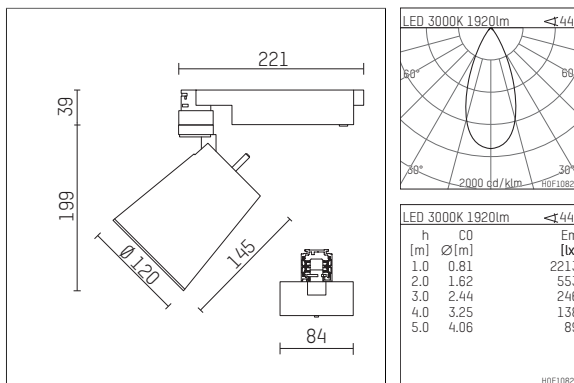

112 334 03 906 D | silver

gin.o 3
spotlight
LED | 28 W 3000 K

- spotlight gin.o 3
- with 3 circuit DALI adapter
- for Hoffmeister control.x tracks
- circuit selection is possible while adapter is inserted into the track
- passive thermo management
- with LED 2400 lm
- colour temperature: 3000 K
- colour rendering index: CRI >90
- L90 / B10 (50.000h)
- SDCM < 2
- net luminous flux: 1920 lm
- total load: 28 W
- luminous efficacy: 68,6 lm/W
- rotationsymmetrical light distribution, flood
- beam angle: 45 °
- LED power unit integrated in adapter, electronic (DALI)
- amplitude dimming
- dimming range: 100-1 %
- housing of die cast aluminium
- adapter of fibreglass reinforced thermoplastic
- microprismatic filter with very high rate of light transmission
- color-, protection- and conversion-filters are available as accessory
- length: 221 mm, width: 84 mm, height: 238 mm
- rotatable 360°, 90° tiltable
- weight: 2,16 kg
- protection rating: IP20
- protection class I
- 5 years Hoffmeister warranty
- Made in Germany
- maximum ambient temperature: 35 ° C
- certificates: manufactured according to DIN VDE 0711 / EN 60598, CE
- colour: silver
- 112 334 03 906 D

Additional optional accessory components

description accessory general	dimensions in mm	item number	pic.-No.
soft.shape lens for spotlights gin.o and lo.nely size 3	∅: 100	105782	01
sculpture lens for spotlights gin.o and lo.nely size 3	∅: 100	105773	02
prismatic glass for spotlights gin.o and lo.nely size 3	∅: 100	105775	03
honeycomb louver for spotlights gin.o and lo.nely size 3		105761721	04
soft.spot lens for spotlights gin.o and lo.nely size 3	∅: 100	105774	01