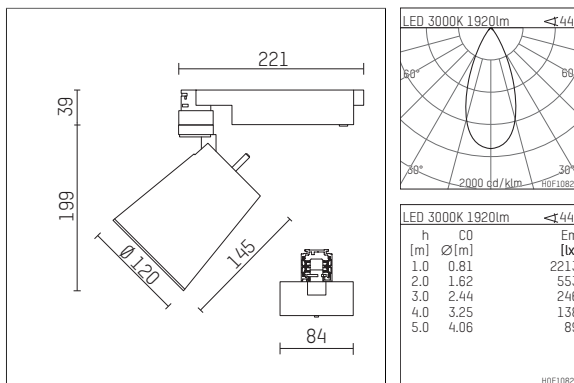

112 334 03 910 D | white

gin.o 3
spotlight
LED | 28 W 3000 K

- spotlight gin.o 3
- with 3 circuit DALI adapter
- for Hoffmeister control.x tracks
- circuit selection is possible while adapter is inserted into the track
- passive thermo management
- with LED 2400 lm
- colour temperature: 3000 K
- colour rendering index: CRI >90
- L90 / B10 (50.000h)
- SDCM < 2
- net luminous flux: 1920 lm
- total load: 28 W
- luminous efficacy: 68,6 lm/W
- rotationsymmetrical light distribution, flood
- beam angle: 45 °
- LED power unit integrated in adapter, electronic (DALI)
- amplitude dimming
- dimming range: 100-1 %
- housing of die cast aluminium
- adapter of fibreglass reinforced thermoplastic
- microprismatic filter with very high rate of light transmission
- color-, protection- and conversion-filters are available as accessory
- length: 221 mm, width: 84 mm, height: 238 mm
- rotatable 360°, 90° tiltable
- weight: 2,16 kg
- protection rating: IP20
- protection class I
- 5 years Hoffmeister warranty
- Made in Germany
- maximum ambient temperature: 35 ° C
- certificates: manufactured according to DIN VDE 0711 / EN 60598, CE
- colour: white (RAL9016)
- 112 334 03 910 D

Additional optional accessory components

description accessory general	dimensions in mm	item number	pic.-No.
soft.shape lens for spotlights gin.o and lo.nely size 3	∅: 100	105782	01
sculpture lens for spotlights gin.o and lo.nely size 3	∅: 100	105773	02
prismatic glass for spotlights gin.o and lo.nely size 3	∅: 100	105775	03
honeycomb louver for spotlights gin.o and lo.nely size 3		105761721	04
soft.spot lens for spotlights gin.o and lo.nely size 3	∅: 100	105774	01