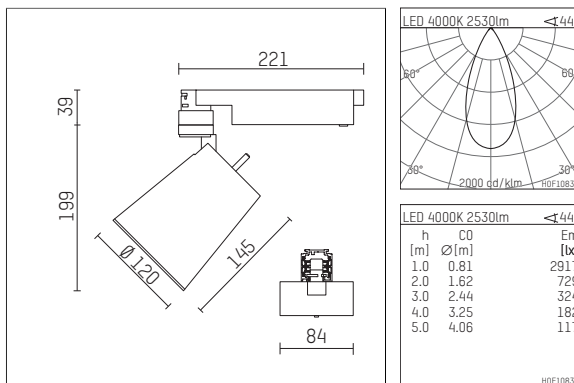

112 334 04 721 D | black

gin.o 3
spotlight
LED | 28 W 4000 K

- spotlight gin.o 3
- with 3 circuit DALI adapter
- for Hoffmeister control.x tracks
- circuit selection is possible while adapter is inserted into the track
- passive thermo management
- with LED 3150 lm
- colour temperature: 4000 K
- colour rendering index: CRI >80
- L90 / B10 (50.000h)
- SDCM < 2
- net luminous flux: 2530 lm
- total load: 28 W
- luminous efficacy: 90,4 lm/W
- rotationsymmetrical light distribution, flood
- beam angle: 45 °
- LED power unit integrated in adapter, electronic (DALI)
- amplitude dimming
- dimming range: 100-1 %
- housing of die cast aluminium
- adapter of fibreglass reinforced thermoplastic
- microprismatic filter with very high rate of light transmission
- color-, protection- and conversion-filters are available as accessory
- length: 221 mm, width: 84 mm, height: 238 mm
- rotatable 360°, 90° tiltable
- weight: 2,16 kg
- protection rating: IP20
- protection class I
- 5 years Hoffmeister warranty
- Made in Germany
- maximum ambient temperature: 35 ° C
- certificates: manufactured according to DIN VDE 0711 / EN 60598, CE
- colour: black
- 112 334 04 721 D

Additional optional accessory components

description accessory general	dimensions in mm	item number	pic.-No.
soft.shape lens for spotlights gin.o and lo.nely size 3	∅: 100	105782	01
sculpture lens for spotlights gin.o and lo.nely size 3	∅: 100	105773	02
prismatic glass for spotlights gin.o and lo.nely size 3	∅: 100	105775	03
honeycomb louver for spotlights gin.o and lo.nely size 3		105761721	04
soft.spot lens for spotlights gin.o and lo.nely size 3	∅: 100	105774	01