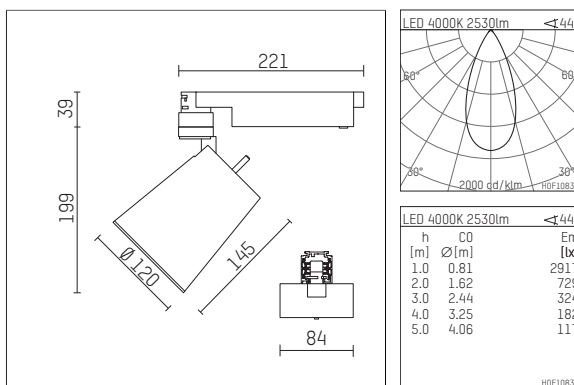

112 334 04 906 D | silver

gin.o 3
spotlight
LED | 28 W 4000 K

- spotlight gin.o 3
- with 3 circuit DALI adapter
- for Hoffmeister control.x tracks
- circuit selection is possible while adapter is inserted into the track
- passive thermo management
- with LED 3150 lm
- colour temperature: 4000 K
- colour rendering index: CRI >80
- L90 / B10 (50.000h)
- SDCM < 2
- net luminous flux: 2530 lm
- total load: 28 W
- luminous efficacy: 90,4 lm/W
- rotationsymmetrical light distribution, flood
- beam angle: 45 °
- LED power unit integrated in adapter, electronic (DALI)
- amplitude dimming
- dimming range: 100-1 %
- housing of die cast aluminium
- adapter of fibreglass reinforced thermoplastic
- microprismatic filter with very high rate of light transmission
- color-, protection- and conversion-filters are available as accessory
- length: 221 mm, width: 84 mm, height: 238 mm
- rotatable 360°, 90° tiltable
- weight: 2,16 kg
- protection rating: IP20
- protection class I
- 5 years Hoffmeister warranty
- Made in Germany
- maximum ambient temperature: 35 ° C
- certificates: manufactured according to DIN VDE 0711 / EN 60598, CE
- colour: silver
- 112 334 04 906 D

Additional optional accessory components

| description accessory general | dimensions in mm | item number | pic.-No. |
|---|------------------|-------------|----------|
| soft.shape lens for spotlights gin.o and lo.nely size 3 | ∅: 100 | 105782 | 01 |
| sculpture lens for spotlights gin.o and lo.nely size 3 | ∅: 100 | 105773 | 02 |
| prismatic glass for spotlights gin.o and lo.nely size 3 | ∅: 100 | 105775 | 03 |
| honeycomb louver for spotlights gin.o and lo.nely size 3 | | 105761721 | 04 |
| soft.spot lens for spotlights gin.o and lo.nely size 3 | ∅: 100 | 105774 | 01 |