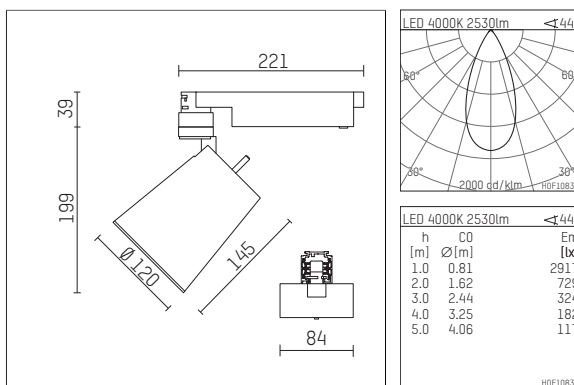

112 334 04 910 D | white

gin.o 3
spotlight
LED | 28 W 4000 K

- spotlight gin.o 3
- with 3 circuit DALI adapter
- for Hoffmeister control.x tracks
- circuit selection is possible while adapter is inserted into the track
- passive thermo management
- with LED 3150 lm
- colour temperature: 4000 K
- colour rendering index: CRI >80
- L90 / B10 (50.000h)
- SDCM < 2
- net luminous flux: 2530 lm
- total load: 28 W
- luminous efficacy: 90,4 lm/W
- rotationsymmetrical light distribution, flood
- beam angle: 45 °
- LED power unit integrated in adapter, electronic (DALI)
- amplitude dimming
- dimming range: 100-1 %
- housing of die cast aluminium
- adapter of fibreglass reinforced thermoplastic
- microprismatic filter with very high rate of light transmission
- color-, protection- and conversion-filters are available as accessory
- length: 221 mm, width: 84 mm, height: 238 mm
- rotatable 360°, 90° tiltable
- weight: 2,16 kg
- protection rating: IP20
- protection class I
- 5 years Hoffmeister warranty
- Made in Germany
- maximum ambient temperature: 35 ° C
- certificates: manufactured according to DIN VDE 0711 / EN 60598, CE
- colour: white (RAL9016)
- 112 334 04 910 D

Additional optional accessory components

description accessory general	dimensions in mm	item number	pic.-No.
soft.shape lens for spotlights gin.o and lo.nely size 3	∅: 100	105782	01
sculpture lens for spotlights gin.o and lo.nely size 3	∅: 100	105773	02
prismatic glass for spotlights gin.o and lo.nely size 3	∅: 100	105775	03
honeycomb louver for spotlights gin.o and lo.nely size 3		105761721	04
soft.spot lens for spotlights gin.o and lo.nely size 3	∅: 100	105774	01