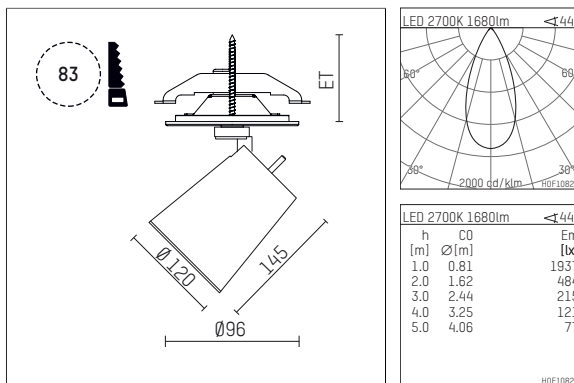

## 11233412 721-PA | black

gin.o 3  
spotlight  
LED | 28 W 2700 K

- spotlight gin.o 3
- with recessed mounting plate
- for recessed installation into wall or ceiling
- passive thermo management
- with LED 2100 lm
- colour temperature: 2700 K
- colour rendering index: CRI >90
- L90 / B10 (50.000h)
- SDCM < 2
- net luminous flux: 1680 lm
- total load: 28 W
- luminous efficacy: 60,0 lm/W
- rotationsymmetrical light distribution, flood
- beam angle: 45 °
- with external LED power unit, electronic, 220-240 V, 0/50/60 Hz
- amplitude dimming
- dimming range: 100-1 %
- power supply: supply cord with plug connection 2x5x2,5 mm², length: 360 mm
- suitable for through wiring
- housing of die cast aluminium
- microprismatic filter with very high rate of light transmission
- ceiling plate of die cast aluminium
- color-, protection- and conversion-filters are available as accessory
- diameter: 96 mm, recessing diameter: 83 mm
- recessing depth: 103 mm, ceiling thickness: 1-45 mm
- rotatable 360°, 90° tiltable
- weight: 2,33 kg
- protection rating: IP20
- protection class I
- 5 years Hoffmeister warranty
- Made in Germany
- maximum ambient temperature: 35 ° C
- certificates: manufactured according to DIN VDE 0711 / EN 60598, CE
- colour: black
- 11233412 721-PA

### Additional optional accessory components

description accessory general	dimensions in mm	item number	pic.-No.
soft.shape lens for spotlights gin.o and lo.nely size 3	∅: 100	105782	01
sculpture lens for spotlights gin.o and lo.nely size 3	∅: 100	105773	02
prismatic glass for spotlights gin.o and lo.nely size 3	∅: 100	105775	03
honeycomb louver for spotlights gin.o and lo.nely size 3		105761721	04
soft.spot lens for spotlights gin.o and lo.nely size 3	∅: 100	105774	01