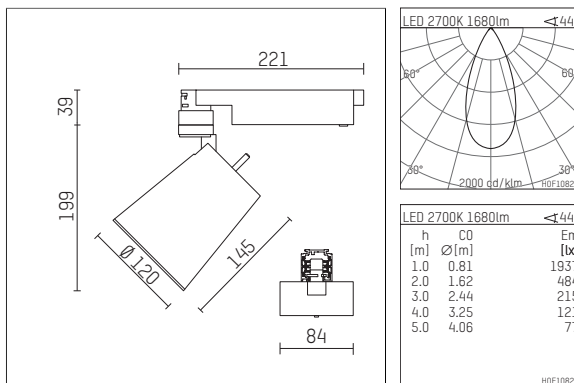

112 334 12 721 | black

gin.o 3
spotlight
LED | 28 W 2700 K

- spotlight gin.o 3
- with 3 circuit universal adapter
- for Hoffmeister control.x tracks
- circuit selection is possible while adapter is inserted into the track
- passive thermo management
- with LED 2100 lm
- colour temperature: 2700 K
- colour rendering index: CRI >90
- L90 / B10 (50.000h)
- SDCM < 2
- net luminous flux: 1680 lm
- total load: 28 W
- luminous efficacy: 60,0 lm/W
- rotationsymmetrical light distribution, flood
- beam angle: 45 °
- LED power unit integrated in adapter, electronic (POTI)
- amplitude dimming
- adapter with integrated potentiometer
- dimming range: 100-1 %
- housing of die cast aluminium
- adapter of fibreglass reinforced thermoplastic
- microprismatic filter with very high rate of light transmission
- color-, protection- and conversion-filters are available as accessory
- length: 221 mm, width: 84 mm, height: 238 mm
- rotatable 360°, 90° tilttable
- weight: 2,16 kg
- protection rating: IP20
- protection class I
- 5 years Hoffmeister warranty
- Made in Germany
- maximum ambient temperature: 35 ° C
- certificates: manufactured according to DIN VDE 0711 / EN 60598, CE
- colour: black
- 112 334 12 721

Additional optional accessory components

| description accessory general | dimensions in mm | item number | pic.-No. |
|---|------------------|-------------|----------|
| soft.shape lens for spotlights gin.o and lo.nely size 3 | ∅: 100 | 105782 | 01 |
| sculpture lens for spotlights gin.o and lo.nely size 3 | ∅: 100 | 105773 | 02 |
| prismatic glass for spotlights gin.o and lo.nely size 3 | ∅: 100 | 105775 | 03 |
| honeycomb louver for spotlights gin.o and lo.nely size 3 | | 105761721 | 04 |
| soft.spot lens for spotlights gin.o and lo.nely size 3 | ∅: 100 | 105774 | 01 |