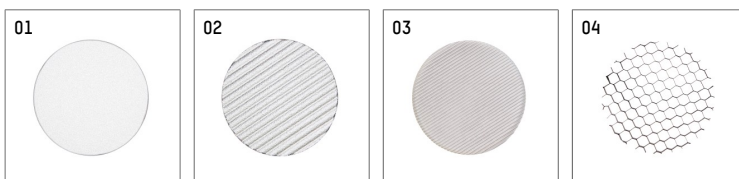

Additional optional accessory components

description accessory general	dimensions in mm	item number	pic.-No.
soft.shape lens for spotlights gin.o and lo.nely size 3	∅: 100	105782	01
sculpture lens for spotlights gin.o and lo.nely size 3	∅: 100	105773	02
prismatic glass for spotlights gin.o and lo.nely size 3	∅: 100	105775	03
honeycomb louver for spotlights gin.o and lo.nely size 3		105761721	04
soft.spot lens for spotlights gin.o and lo.nely size 3	∅: 100	105774	01