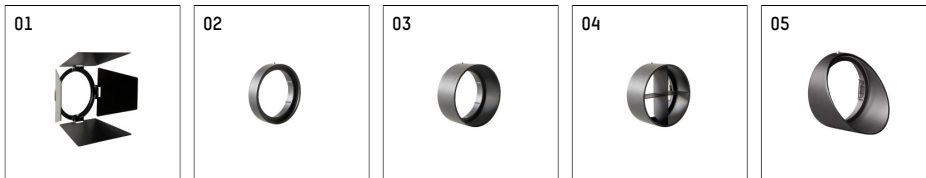

112 334 12 721 | black

gin.o 3
spotlight
LED | 28 W 2700 K

- spotlight gin.o 3
- with 3 circuit universal adapter
- for Hoffmeister control.x tracks
- circuit selection is possible while adapter is inserted into the track
- passive thermo management
- with LED 2100 lm
- colour temperature: 2700 K
- colour rendering index: CRI >90
- L90 / B10 (50.000h)
- SDCM < 2
- net luminous flux: 1680 lm
- total load: 28 W
- luminous efficacy: 60,0 lm/W
- rotationsymmetrical light distribution, flood
- beam angle: 45 °
- LED power unit integrated in adapter, electronic (POTI)
- amplitude dimming
- adapter with integrated potentiometer
- dimming range: 100-1 %
- housing of die cast aluminium
- adapter of fibreglass reinforced thermoplastic
- microprismatic filter with very high rate of light transmission
- color-, protection- and conversion-filters are available as accessory
- length: 221 mm, width: 84 mm, height: 238 mm
- rotatable 360°, 90° tilttable
- weight: 2,16 kg
- protection rating: IP20
- protection class I
- 5 years Hoffmeister warranty
- Made in Germany
- maximum ambient temperature: 35 ° C
- certificates: manufactured according to DIN VDE 0711 / EN 60598, CE
- colour: black
- 112 334 12 721

- Overview of accessories on the following page / s

112 334 12 721

accessory

Optional accessories

| description accessory general | dimensions in mm | item number | pic.-No. |
|--|------------------|-------------|----------|
| antiglare flaps for spotlights gin.o and lo.nely size 3 | | 105757 | 01 |
| connection ring suitable for attachment of accessories for spotlights gin.o and lo.nely size 3 | | 105760721 | 02 |
| tube screen suitable for attachment of accessories for spotlights gin.o and lo.nely size 3 | | 105759721 | 03 |
| connection tube with cross louver suitable for attachment of accessories for spotlights gin.o and lo.nely size 3 | | 105758721 | 04 |
| visor suitable for attachment of accessories for spotlights gin.o and lo.nely size 3 | | 105783721 | 05 |