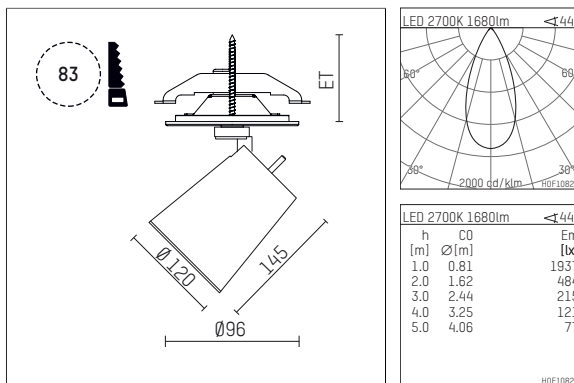

## 11233412 906-PA | silver

gin.o 3  
spotlight  
LED | 28 W 2700 K

- spotlight gin.o 3
- with recessed mounting plate
- for recessed installation into wall or ceiling
- passive thermo management
- with LED 2100 lm
- colour temperature: 2700 K
- colour rendering index: CRI >90
- L90 / B10 (50.000h)
- SDCM < 2
- net luminous flux: 1680 lm
- total load: 28 W
- luminous efficacy: 60,0 lm/W
- rotationsymmetrical light distribution, flood
- beam angle: 45 °
- with external LED power unit, electronic, 220-240 V, 0/50/60 Hz
- amplitude dimming
- dimming range: 100-1 %
- power supply: supply cord with plug connection 2x5x2,5 mm², length: 360 mm
- suitable for through wiring
- housing of die cast aluminium
- microprismatic filter with very high rate of light transmission
- ceiling plate of die cast aluminium
- color-, protection- and conversion-filters are available as accessory
- diameter: 96 mm, recessing diameter: 83 mm
- recessing depth: 103 mm, ceiling thickness: 1-45 mm
- rotatable 360°, 90° tiltable
- weight: 2,33 kg
- protection rating: IP20
- protection class I
- 5 years Hoffmeister warranty
- Made in Germany
- maximum ambient temperature: 35 ° C
- certificates: manufactured according to DIN VDE 0711 / EN 60598, CE
- colour: silver
- 11233412 906-PA

### Additional optional accessory components

description accessory general	dimensions in mm	item number	pic.-No.
soft.shape lens for spotlights gin.o and lo.nely size 3	∅: 100	105782	01
sculpture lens for spotlights gin.o and lo.nely size 3	∅: 100	105773	02
prismatic glass for spotlights gin.o and lo.nely size 3	∅: 100	105775	03
honeycomb louver for spotlights gin.o and lo.nely size 3		105761721	04
soft.spot lens for spotlights gin.o and lo.nely size 3	∅: 100	105774	01