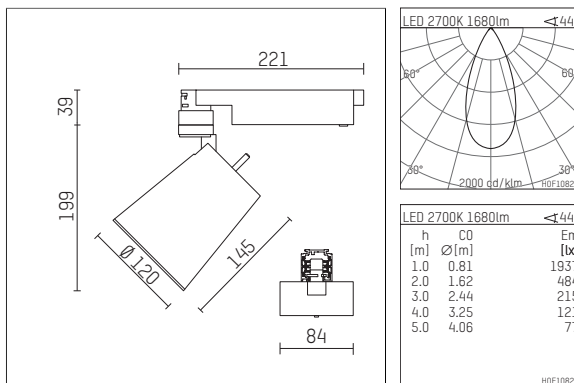

112 334 12 906 | silver

gin.o 3
spotlight
LED | 28 W 2700 K

- spotlight gin.o 3
- with 3 circuit universal adapter
- for Hoffmeister control.x tracks
- circuit selection is possible while adapter is inserted into the track
- passive thermo management
- with LED 2100 lm
- colour temperature: 2700 K
- colour rendering index: CRI >90
- L90 / B10 (50.000h)
- SDCM < 2
- net luminous flux: 1680 lm
- total load: 28 W
- luminous efficacy: 60,0 lm/W
- rotationsymmetrical light distribution, flood
- beam angle: 45 °
- LED power unit integrated in adapter, electronic (POTI)
- amplitude dimming
- adapter with integrated potentiometer
- dimming range: 100-1 %
- housing of die cast aluminium
- adapter of fibreglass reinforced thermoplastic
- microprismatic filter with very high rate of light transmission
- color-, protection- and conversion-filters are available as accessory
- length: 221 mm, width: 84 mm, height: 238 mm
- rotatable 360°, 90° tiltable
- weight: 2,16 kg
- protection rating: IP20
- protection class I
- 5 years Hoffmeister warranty
- Made in Germany
- maximum ambient temperature: 35 ° C
- certificates: manufactured according to DIN VDE 0711 / EN 60598, CE
- colour: silver
- 112 334 12 906

Additional optional accessory components

description accessory general	dimensions in mm	item number	pic.-No.
soft.shape lens for spotlights gin.o and lo.nely size 3	∅: 100	105782	01
sculpture lens for spotlights gin.o and lo.nely size 3	∅: 100	105773	02
prismatic glass for spotlights gin.o and lo.nely size 3	∅: 100	105775	03
honeycomb louver for spotlights gin.o and lo.nely size 3		105761721	04
soft.spot lens for spotlights gin.o and lo.nely size 3	∅: 100	105774	01