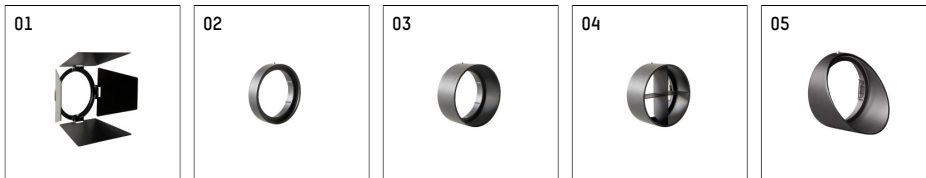

112 334 12 906 | silver

gin.o 3
spotlight
LED | 28 W 2700 K

- spotlight gin.o 3
- with 3 circuit universal adapter
- for Hoffmeister control.x tracks
- circuit selection is possible while adapter is inserted into the track
- passive thermo management
- with LED 2100 lm
- colour temperature: 2700 K
- colour rendering index: CRI >90
- L90 / B10 (50.000h)
- SDCM < 2
- net luminous flux: 1680 lm
- total load: 28 W
- luminous efficacy: 60,0 lm/W
- rotationsymmetrical light distribution, flood
- beam angle: 45 °
- LED power unit integrated in adapter, electronic (POTI)
- amplitude dimming
- adapter with integrated potentiometer
- dimming range: 100-1 %
- housing of die cast aluminium
- adapter of fibreglass reinforced thermoplastic
- microprismatic filter with very high rate of light transmission
- color-, protection- and conversion-filters are available as accessory
- length: 221 mm, width: 84 mm, height: 238 mm
- rotatable 360°, 90° tiltable
- weight: 2,16 kg
- protection rating: IP20
- protection class I
- 5 years Hoffmeister warranty
- Made in Germany
- maximum ambient temperature: 35 ° C
- certificates: manufactured according to DIN VDE 0711 / EN 60598, CE
- colour: silver
- 112 334 12 906

- Overview of accessories on the following page / s

112 334 12 906

accessory

Optional accessories

description accessory general	dimensions in mm	item number	pic.-No.
antiglare flaps for spotlights gin.o and lo.nely size 3		105757	01
connection ring suitable for attachment of accessories for spotlights gin.o and lo.nely size 3		105760906	02
tube screen suitable for attachment of accessories for spotlights gin.o and lo.nely size 3		105759906	03
connection tube with cross louver suitable for attachment of accessories for spotlights gin.o and lo.nely size 3		105758906	04
visor suitable for attachment of accessories for spotlights gin.o and lo.nely size 3		105783906	05