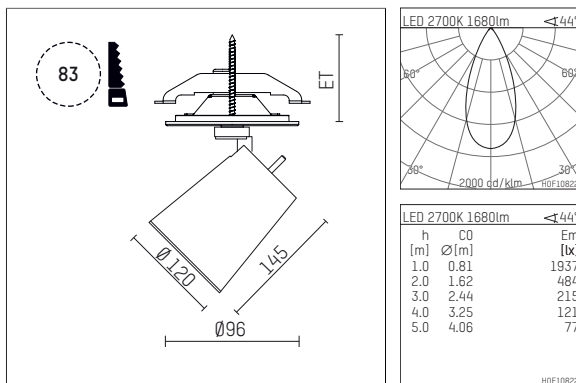

## 11233412 910-PA | white

gin.o 3  
spotlight  
LED | 28 W 2700 K

- spotlight gin.o 3
- with recessed mounting plate
- for recessed installation into wall or ceiling
- passive thermo management
- with LED 2100 lm
- colour temperature: 2700 K
- colour rendering index: CRI >90
- L90 / B10 (50.000h)
- SDCM < 2
- net luminous flux: 1680 lm
- total load: 28 W
- luminous efficacy: 60,0 lm/W
- rotationsymmetrical light distribution, flood
- beam angle: 45 °
- with external LED power unit, electronic, 220-240 V, 0/50/60 Hz
- amplitude dimming
- dimming range: 100-1 %
- power supply: supply cord with plug connection 2x5x2,5 mm², length: 360 mm
- suitable for through wiring
- housing of die cast aluminium
- microprismatic filter with very high rate of light transmission
- ceiling plate of die cast aluminium
- color-, protection- and conversion-filters are available as accessory
- diameter: 96 mm, recessing diameter: 83 mm
- recessing depth: 103 mm, ceiling thickness: 1-45 mm
- rotatable 360°, 90° tiltable
- weight: 2,33 kg
- protection rating: IP20
- protection class I
- 5 years Hoffmeister warranty
- Made in Germany
- maximum ambient temperature: 35 ° C
- certificates: manufactured according to DIN VDE 0711 / EN 60598, CE
- colour: white (RAL9016)
- 11233412 910-PA

### Additional optional accessory components

description accessory general	dimensions in mm	item number	pic.-No.
soft.shape lens for spotlights gin.o and lo.nely size 3	∅: 100	105782	01
sculpture lens for spotlights gin.o and lo.nely size 3	∅: 100	105773	02
prismatic glass for spotlights gin.o and lo.nely size 3	∅: 100	105775	03
honeycomb louver for spotlights gin.o and lo.nely size 3		105761721	04
soft.spot lens for spotlights gin.o and lo.nely size 3	∅: 100	105774	01