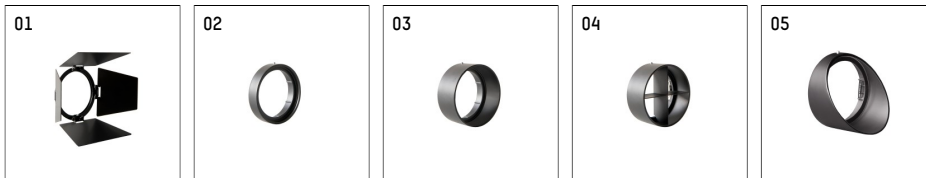

**112 334 12 910 | white**

gin.o 3  
spotlight  
LED | 28 W 2700 K

- spotlight gin.o 3
- with 3 circuit universal adapter
- for Hoffmeister control.x tracks
- circuit selection is possible while adapter is inserted into the track
- passive thermo management
- with LED 2100 lm
- colour temperature: 2700 K
- colour rendering index: CRI >90
- L90 / B10 (50.000h)
- SDCM < 2
- net luminous flux: 1680 lm
- total load: 28 W
- luminous efficacy: 60,0 lm/W
- rotationsymmetrical light distribution, flood
- beam angle: 45 °
- LED power unit integrated in adapter, electronic (POTI)
- amplitude dimming
- adapter with integrated potentiometer
- dimming range: 100-1 %
- housing of die cast aluminium
- adapter of fibreglass reinforced thermoplastic
- microprismatic filter with very high rate of light transmission
- color-, protection- and conversion-filters are available as accessory
- length: 221 mm, width: 84 mm, height: 238 mm
- rotatable 360°, 90° tiltable
- weight: 2,16 kg
- protection rating: IP20
- protection class I
- 5 years Hoffmeister warranty
- Made in Germany
- maximum ambient temperature: 35 ° C
- certificates: manufactured according to DIN VDE 0711 / EN 60598, CE
- colour: white (RAL9016)
- 112 334 12 910

### Optional accessories

description accessory general	dimensions in mm	item number	pic.-No.
antiglare flaps for spotlights gin.o and lo.nely size 3		105757	01
connection ring suitable for attachment of accessories for spotlights gin.o and lo.nely size 3		105760910	02
tube screen suitable for attachment of accessories for spotlights gin.o and lo.nely size 3		105759910	03
connection tube with cross louver suitable for attachment of accessories for spotlights gin.o and lo.nely size 3		105758910	04
visor suitable for attachment of accessories for spotlights gin.o and lo.nely size 3		105783910	05