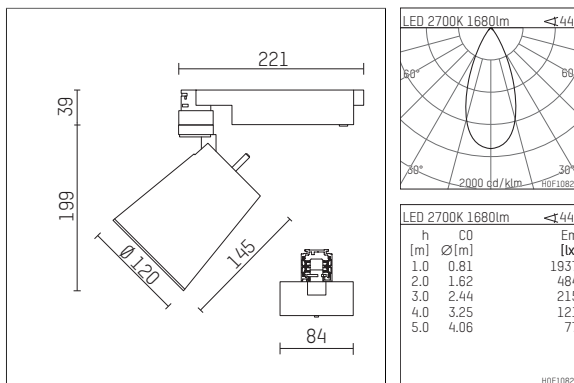

**112 334 12 910 | white**

gin.o 3  
spotlight  
LED | 28 W 2700 K

- spotlight gin.o 3
- with 3 circuit universal adapter
- for Hoffmeister control.x tracks
- circuit selection is possible while adapter is inserted into the track
- passive thermo management
- with LED 2100 lm
- colour temperature: 2700 K
- colour rendering index: CRI >90
- L90 / B10 (50.000h)
- SDCM < 2
- net luminous flux: 1680 lm
- total load: 28 W
- luminous efficacy: 60,0 lm/W
- rotationsymmetrical light distribution, flood
- beam angle: 45 °
- LED power unit integrated in adapter, electronic (POTI)
- amplitude dimming
- adapter with integrated potentiometer
- dimming range: 100-1 %
- housing of die cast aluminium
- adapter of fibreglass reinforced thermoplastic
- microprismatic filter with very high rate of light transmission
- color-, protection- and conversion-filters are available as accessory
- length: 221 mm, width: 84 mm, height: 238 mm
- rotatable 360°, 90° tiltable
- weight: 2,16 kg
- protection rating: IP20
- protection class I
- 5 years Hoffmeister warranty
- Made in Germany
- maximum ambient temperature: 35 ° C
- certificates: manufactured according to DIN VDE 0711 / EN 60598, CE
- colour: white (RAL9016)
- 112 334 12 910

### Additional optional accessory components

description accessory general	dimensions in mm	item number	pic.-No.
soft.shape lens for spotlights gin.o and lo.nely size 3	∅: 100	105782	01
sculpture lens for spotlights gin.o and lo.nely size 3	∅: 100	105773	02
prismatic glass for spotlights gin.o and lo.nely size 3	∅: 100	105775	03
honeycomb louver for spotlights gin.o and lo.nely size 3		105761721	04
soft.spot lens for spotlights gin.o and lo.nely size 3	∅: 100	105774	01