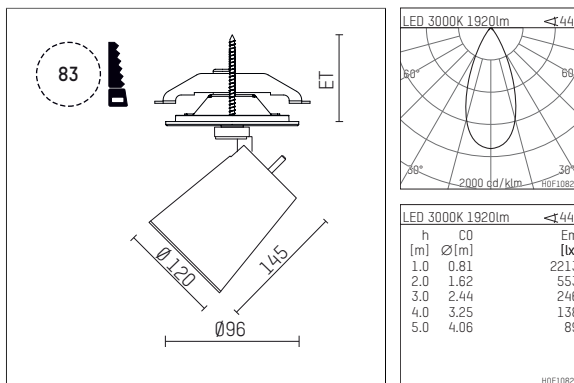

11233413 721-PA | black

gin.o 3
spotlight
LED | 28 W 3000 K

- spotlight gin.o 3
- with recessed mounting plate
- for recessed installation into wall or ceiling
- passive thermo management
- with LED 2400 lm
- colour temperature: 3000 K
- colour rendering index: CRI >90
- L90 / B10 (50.000h)
- SDCM < 2
- net luminous flux: 1920 lm
- total load: 28 W
- luminous efficacy: 68,6 lm/W
- rotationsymmetrical light distribution, flood
- beam angle: 45 °
- with external LED power unit, electronic, 220-240 V, 0/50/60 Hz
- amplitude dimming
- dimming range: 100-1 %
- power supply: supply cord with plug connection 2x5x2,5 mm², length: 360 mm
- suitable for through wiring
- housing of die cast aluminium
- microprismatic filter with very high rate of light transmission
- ceiling plate of die cast aluminium
- color-, protection- and conversion-filters are available as accessory
- diameter: 96 mm, recessing diameter: 83 mm
- recessing depth: 103 mm, ceiling thickness: 1-45 mm
- rotatable 360°, 90° tiltable
- weight: 2,33 kg
- protection rating: IP20
- protection class I
- 5 years Hoffmeister warranty
- Made in Germany
- maximum ambient temperature: 35 ° C
- certificates: manufactured according to DIN VDE 0711 / EN 60598, CE
- colour: black
- 11233413 721-PA

Additional optional accessory components

description accessory general	dimensions in mm	item number	pic.-No.
soft.shape lens for spotlights gin.o and lo.nely size 3	Ø: 100	105782	01
sculpture lens for spotlights gin.o and lo.nely size 3	Ø: 100	105773	02
prismatic glass for spotlights gin.o and lo.nely size 3	Ø: 100	105775	03
honeycomb louver for spotlights gin.o and lo.nely size 3		105761721	04
soft.spot lens for spotlights gin.o and lo.nely size 3	Ø: 100	105774	01