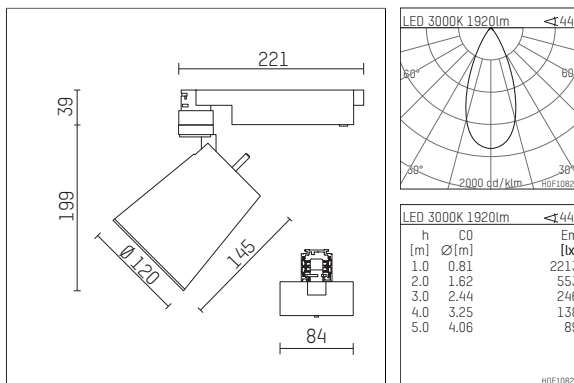

112 334 13 721 | black

gin.o 3
spotlight
LED | 28 W 3000 K

- spotlight gin.o 3
- with 3 circuit universal adapter
- for Hoffmeister control.x tracks
- circuit selection is possible while adapter is inserted into the track
- passive thermo management
- with LED 2400 lm
- colour temperature: 3000 K
- colour rendering index: CRI >90
- L90 / B10 (50.000h)
- SDCM < 2
- net luminous flux: 1920 lm
- total load: 28 W
- luminous efficacy: 68,6 lm/W
- rotationsymmetrical light distribution, flood
- beam angle: 45 °
- LED power unit integrated in adapter, electronic (POTI)
- amplitude dimming
- adapter with integrated potentiometer
- dimming range: 100-1 %
- housing of die cast aluminium
- adapter of fibreglass reinforced thermoplastic
- microprismatic filter with very high rate of light transmission
- color-, protection- and conversion-filters are available as accessory
- length: 221 mm, width: 84 mm, height: 238 mm
- rotatable 360°, 90° tilttable
- weight: 2,16 kg
- protection rating: IP20
- protection class I
- 5 years Hoffmeister warranty
- Made in Germany
- maximum ambient temperature: 35 ° C
- certificates: manufactured according to DIN VDE 0711 / EN 60598, CE
- colour: black
- 112 334 13 721

Additional optional accessory components

description accessory general	dimensions in mm	item number	pic.-No.
soft.shape lens for spotlights gin.o and lo.nely size 3	∅: 100	105782	01
sculpture lens for spotlights gin.o and lo.nely size 3	∅: 100	105773	02
prismatic glass for spotlights gin.o and lo.nely size 3	∅: 100	105775	03
honeycomb louver for spotlights gin.o and lo.nely size 3		105761721	04
soft.spot lens for spotlights gin.o and lo.nely size 3	∅: 100	105774	01