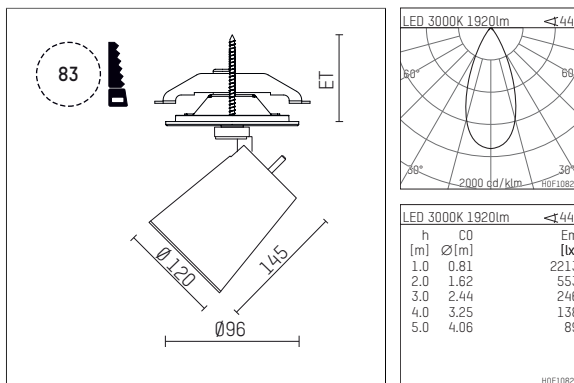

## 11233413 906-PA | silver

gin.o 3  
spotlight  
LED | 28 W 3000 K

- spotlight gin.o 3
- with recessed mounting plate
- for recessed installation into wall or ceiling
- passive thermo management
- with LED 2400 lm
- colour temperature: 3000 K
- colour rendering index: CRI >90
- L90 / B10 (50.000h)
- SDCM < 2
- net luminous flux: 1920 lm
- total load: 28 W
- luminous efficacy: 68,6 lm/W
- rotationsymmetrical light distribution, flood
- beam angle: 45 °
- with external LED power unit, electronic, 220-240 V, 0/50/60 Hz
- amplitude dimming
- dimming range: 100-1 %
- power supply: supply cord with plug connection 2x5x2,5 mm², length: 360 mm
- suitable for through wiring
- housing of die cast aluminium
- microprismatic filter with very high rate of light transmission
- ceiling plate of die cast aluminium
- color-, protection- and conversion-filters are available as accessory
- diameter: 96 mm, recessing diameter: 83 mm
- recessing depth: 103 mm, ceiling thickness: 1-45 mm
- rotatable 360°, 90° tiltable
- weight: 2,33 kg
- protection rating: IP20
- protection class I
- 5 years Hoffmeister warranty
- Made in Germany
- maximum ambient temperature: 35 ° C
- certificates: manufactured according to DIN VDE 0711 / EN 60598, CE
- colour: silver
- 11233413 906-PA

### Additional optional accessory components

description accessory general	dimensions in mm	item number	pic.-No.
soft.shape lens for spotlights gin.o and lo.nely size 3	∅: 100	105782	01
sculpture lens for spotlights gin.o and lo.nely size 3	∅: 100	105773	02
prismatic glass for spotlights gin.o and lo.nely size 3	∅: 100	105775	03
honeycomb louver for spotlights gin.o and lo.nely size 3		105761721	04
soft.spot lens for spotlights gin.o and lo.nely size 3	∅: 100	105774	01