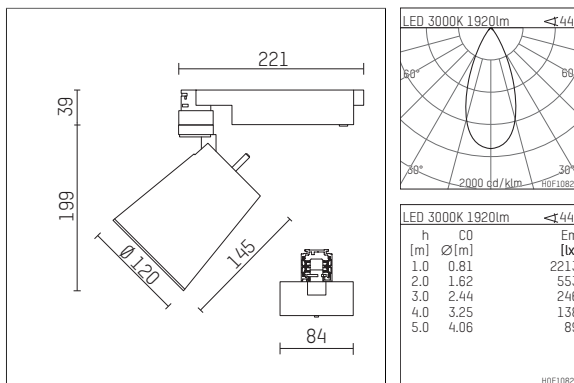

112 334 13 906 | silver

gin.o 3
spotlight
LED | 28 W 3000 K

- spotlight gin.o 3
- with 3 circuit universal adapter
- for Hoffmeister control.x tracks
- circuit selection is possible while adapter is inserted into the track
- passive thermo management
- with LED 2400 lm
- colour temperature: 3000 K
- colour rendering index: CRI >90
- L90 / B10 (50.000h)
- SDCM < 2
- net luminous flux: 1920 lm
- total load: 28 W
- luminous efficacy: 68,6 lm/W
- rotationsymmetrical light distribution, flood
- beam angle: 45 °
- LED power unit integrated in adapter, electronic (POTI)
- amplitude dimming
- adapter with integrated potentiometer
- dimming range: 100-1 %
- housing of die cast aluminium
- adapter of fibreglass reinforced thermoplastic
- microprismatic filter with very high rate of light transmission
- color-, protection- and conversion-filters are available as accessory
- length: 221 mm, width: 84 mm, height: 238 mm
- rotatable 360°, 90° tilttable
- weight: 2,16 kg
- protection rating: IP20
- protection class I
- 5 years Hoffmeister warranty
- Made in Germany
- maximum ambient temperature: 35 ° C
- certificates: manufactured according to DIN VDE 0711 / EN 60598, CE
- colour: silver
- 112 334 13 906

Additional optional accessory components

description accessory general	dimensions in mm	item number	pic.-No.
soft.shape lens for spotlights gin.o and lo.nely size 3	∅: 100	105782	01
sculpture lens for spotlights gin.o and lo.nely size 3	∅: 100	105773	02
prismatic glass for spotlights gin.o and lo.nely size 3	∅: 100	105775	03
honeycomb louver for spotlights gin.o and lo.nely size 3		105761721	04
soft.spot lens for spotlights gin.o and lo.nely size 3	∅: 100	105774	01