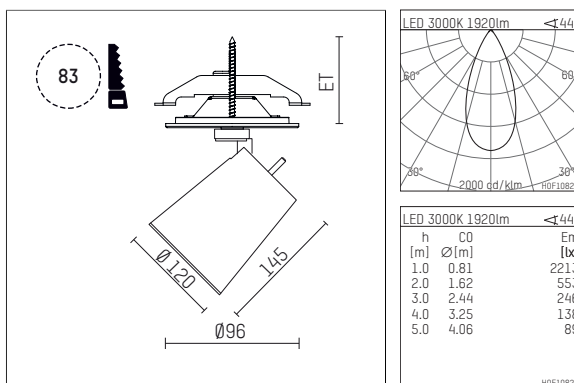

11233413 910-PA | white

gin.o 3
spotlight
LED | 28 W 3000 K

- spotlight gin.o 3
- with recessed mounting plate
- for recessed installation into wall or ceiling
- passive thermo management
- with LED 2400 lm
- colour temperature: 3000 K
- colour rendering index: CRI >90
- L90 / B10 (50.000h)
- SDCM < 2
- net luminous flux: 1920 lm
- total load: 28 W
- luminous efficacy: 68,6 lm/W
- rotationsymmetrical light distribution, flood
- beam angle: 45 °
- with external LED power unit, electronic, 220-240 V, 0/50/60 Hz
- amplitude dimming
- dimming range: 100-1 %
- power supply: supply cord with plug connection 2x5x2,5 mm², length: 360 mm
- suitable for through wiring
- housing of die cast aluminium
- microprismatic filter with very high rate of light transmission
- ceiling plate of die cast aluminium
- color-, protection- and conversion-filters are available as accessory
- diameter: 96 mm, recessing diameter: 83 mm
- recessing depth: 103 mm, ceiling thickness: 1-45 mm
- rotatable 360°, 90° tiltable
- weight: 2,33 kg
- protection rating: IP20
- protection class I
- 5 years Hoffmeister warranty
- Made in Germany
- maximum ambient temperature: 35 ° C
- certificates: manufactured according to DIN VDE 0711 / EN 60598, CE
- colour: white (RAL9016)
- 11233413 910-PA

Additional optional accessory components

description accessory general	dimensions in mm	item number	pic.-No.
soft.shape lens for spotlights gin.o and lo.nely size 3	∅: 100	105782	01
sculpture lens for spotlights gin.o and lo.nely size 3	∅: 100	105773	02
prismatic glass for spotlights gin.o and lo.nely size 3	∅: 100	105775	03
honeycomb louver for spotlights gin.o and lo.nely size 3		105761721	04
soft.spot lens for spotlights gin.o and lo.nely size 3	∅: 100	105774	01