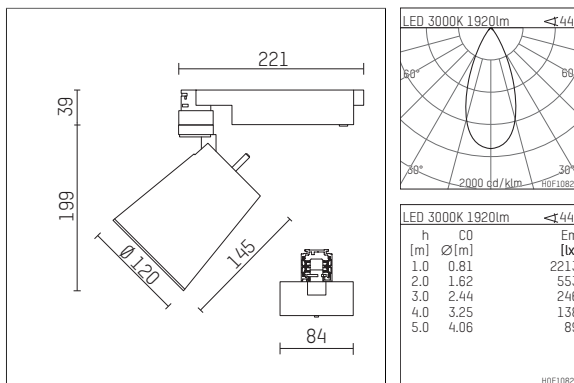

**112 334 13 910 | white**

gin.o 3  
spotlight  
LED | 28 W 3000 K

- spotlight gin.o 3
- with 3 circuit universal adapter
- for Hoffmeister control.x tracks
- circuit selection is possible while adapter is inserted into the track
- passive thermo management
- with LED 2400 lm
- colour temperature: 3000 K
- colour rendering index: CRI >90
- L90 / B10 (50.000h)
- SDCM < 2
- net luminous flux: 1920 lm
- total load: 28 W
- luminous efficacy: 68,6 lm/W
- rotationsymmetrical light distribution, flood
- beam angle: 45 °
- LED power unit integrated in adapter, electronic (POTI)
- amplitude dimming
- adapter with integrated potentiometer
- dimming range: 100-1 %
- housing of die cast aluminium
- adapter of fibreglass reinforced thermoplastic
- microprismatic filter with very high rate of light transmission
- color-, protection- and conversion-filters are available as accessory
- length: 221 mm, width: 84 mm, height: 238 mm
- rotatable 360°, 90° tilttable
- weight: 2,16 kg
- protection rating: IP20
- protection class I
- 5 years Hoffmeister warranty
- Made in Germany
- maximum ambient temperature: 35 ° C
- certificates: manufactured according to DIN VDE 0711 / EN 60598, CE
- colour: white (RAL9016)
- 112 334 13 910

### Additional optional accessory components

description accessory general	dimensions in mm	item number	pic.-No.
soft.shape lens for spotlights gin.o and lo.nely size 3	∅: 100	105782	01
sculpture lens for spotlights gin.o and lo.nely size 3	∅: 100	105773	02
prismatic glass for spotlights gin.o and lo.nely size 3	∅: 100	105775	03
honeycomb louver for spotlights gin.o and lo.nely size 3		105761721	04
soft.spot lens for spotlights gin.o and lo.nely size 3	∅: 100	105774	01