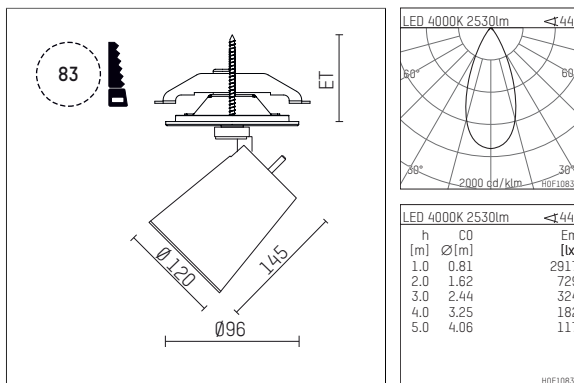

11233414 721-PA | black

gin.o 3
spotlight
LED | 28 W 4000 K

- spotlight gin.o 3
- with recessed mounting plate
- for recessed installation into wall or ceiling
- passive thermo management
- with LED 3150 lm
- colour temperature: 4000 K
- colour rendering index: CRI >80
- L90 / B10 (50.000h)
- SDCM < 2
- net luminous flux: 2530 lm
- total load: 28 W
- luminous efficacy: 90,4 lm/W
- rotationsymmetrical light distribution, flood
- beam angle: 45 °
- with external LED power unit, electronic, 220-240 V, 0/50/60 Hz
- amplitude dimming
- dimming range: 100-1 %
- power supply: supply cord with plug connection 2x5x2,5 mm², length: 360 mm
- suitable for through wiring
- housing of die cast aluminium
- microprismatic filter with very high rate of light transmission
- ceiling plate of die cast aluminium
- color-, protection- and conversion-filters are available as accessory
- diameter: 96 mm, recessing diameter: 83 mm
- recessing depth: 103 mm, ceiling thickness: 1-45 mm
- rotatable 360°, 90° tiltable
- weight: 2,33 kg
- protection rating: IP20
- protection class I
- 5 years Hoffmeister warranty
- Made in Germany
- maximum ambient temperature: 35 ° C
- certificates: manufactured according to DIN VDE 0711 / EN 60598, CE
- colour: black
- 11233414 721-PA

Additional optional accessory components

description accessory general	dimensions in mm	item number	pic.-No.
soft.shape lens for spotlights gin.o and lo.nely size 3	∅: 100	105782	01
sculpture lens for spotlights gin.o and lo.nely size 3	∅: 100	105773	02
prismatic glass for spotlights gin.o and lo.nely size 3	∅: 100	105775	03
honeycomb louver for spotlights gin.o and lo.nely size 3		105761721	04
soft.spot lens for spotlights gin.o and lo.nely size 3	∅: 100	105774	01