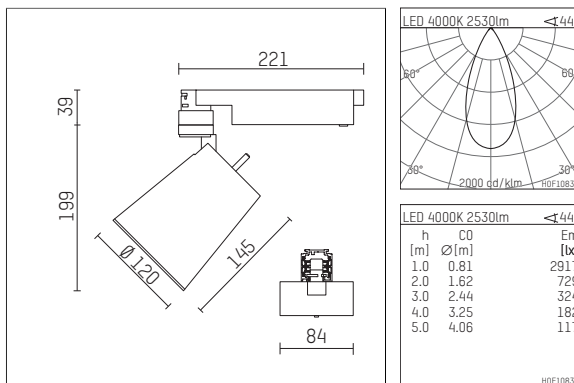

112 334 14 721 | black

gin.o 3
spotlight
LED | 28 W 4000 K

- spotlight gin.o 3
- with 3 circuit universal adapter
- for Hoffmeister control.x tracks
- circuit selection is possible while adapter is inserted into the track
- passive thermo management
- with LED 3150 lm
- colour temperature: 4000 K
- colour rendering index: CRI >80
- L90 / B10 (50.000h)
- SDCM < 2
- net luminous flux: 2530 lm
- total load: 28 W
- luminous efficacy: 90,4 lm/W
- rotationsymmetrical light distribution, flood
- beam angle: 45 °
- LED power unit integrated in adapter, electronic (POTI)
- amplitude dimming
- adapter with integrated potentiometer
- dimming range: 100-1 %
- housing of die cast aluminium
- adapter of fibreglass reinforced thermoplastic
- microprismatic filter with very high rate of light transmission
- color-, protection- and conversion-filters are available as accessory
- length: 221 mm, width: 84 mm, height: 238 mm
- rotatable 360°, 90° tilttable
- weight: 2,16 kg
- protection rating: IP20
- protection class I
- 5 years Hoffmeister warranty
- Made in Germany
- maximum ambient temperature: 35 ° C
- certificates: manufactured according to DIN VDE 0711 / EN 60598, CE
- colour: black
- 112 334 14 721

Additional optional accessory components

description accessory general	dimensions in mm	item number	pic.-No.
soft.shape lens for spotlights gin.o and lo.nely size 3	∅: 100	105782	01
sculpture lens for spotlights gin.o and lo.nely size 3	∅: 100	105773	02
prismatic glass for spotlights gin.o and lo.nely size 3	∅: 100	105775	03
honeycomb louver for spotlights gin.o and lo.nely size 3		105761721	04
soft.spot lens for spotlights gin.o and lo.nely size 3	∅: 100	105774	01