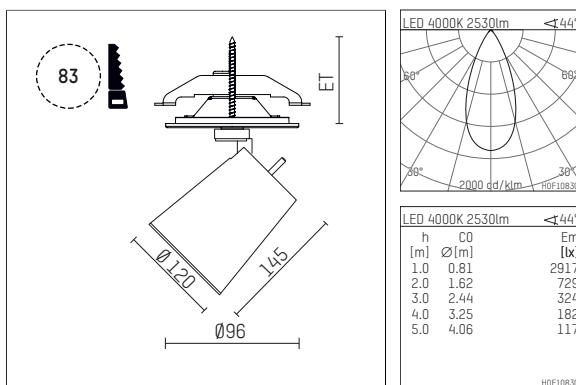

## 11233414 906-PA | silver

gin.o 3  
spotlight  
LED | 28 W 4000 K

- spotlight gin.o 3
- with recessed mounting plate
- for recessed installation into wall or ceiling
- passive thermo management
- with LED 3150 lm
- colour temperature: 4000 K
- colour rendering index: CRI >80
- L90 / B10 (50.000h)
- SDCM < 2
- net luminous flux: 2530 lm
- total load: 28 W
- luminous efficacy: 90,4 lm/W
- rotationsymmetrical light distribution, flood
- beam angle: 45 °
- with external LED power unit, electronic, 220-240 V, 0/50/60 Hz
- amplitude dimming
- dimming range: 100-1 %
- power supply: supply cord with plug connection 2x5x2,5 mm², length: 360 mm
- suitable for through wiring
- housing of die cast aluminium
- microprismatic filter with very high rate of light transmission
- ceiling plate of die cast aluminium
- color-, protection- and conversion-filters are available as accessory
- diameter: 96 mm, recessing diameter: 83 mm
- recessing depth: 103 mm, ceiling thickness: 1-45 mm
- rotatable 360°, 90° tiltable
- weight: 2,33 kg
- protection rating: IP20
- protection class I
- 5 years Hoffmeister warranty
- Made in Germany
- maximum ambient temperature: 35 ° C
- certificates: manufactured according to DIN VDE 0711 / EN 60598, CE
- colour: silver
- 11233414 906-PA

### Additional optional accessory components

description accessory general	dimensions in mm	item number	pic.-No.
soft.shape lens for spotlights gin.o and lo.nely size 3	∅: 100	105782	01
sculpture lens for spotlights gin.o and lo.nely size 3	∅: 100	105773	02
prismatic glass for spotlights gin.o and lo.nely size 3	∅: 100	105775	03
honeycomb louver for spotlights gin.o and lo.nely size 3		105761721	04
soft.spot lens for spotlights gin.o and lo.nely size 3	∅: 100	105774	01