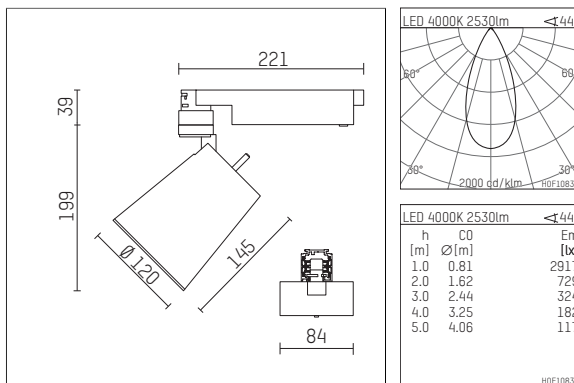

**112 334 14 906 | silver**

gin.o 3  
spotlight  
LED | 28 W 4000 K

- spotlight gin.o 3
- with 3 circuit universal adapter
- for Hoffmeister control.x tracks
- circuit selection is possible while adapter is inserted into the track
- passive thermo management
- with LED 3150 lm
- colour temperature: 4000 K
- colour rendering index: CRI >80
- L90 / B10 (50.000h)
- SDCM < 2
- net luminous flux: 2530 lm
- total load: 28 W
- luminous efficacy: 90,4 lm/W
- rotationsymmetrical light distribution, flood
- beam angle: 45 °
- LED power unit integrated in adapter, electronic (POTI)
- amplitude dimming
- adapter with integrated potentiometer
- dimming range: 100-1 %
- housing of die cast aluminium
- adapter of fibreglass reinforced thermoplastic
- microprismatic filter with very high rate of light transmission
- color-, protection- and conversion-filters are available as accessory
- length: 221 mm, width: 84 mm, height: 238 mm
- rotatable 360°, 90° tiltable
- weight: 2,16 kg
- protection rating: IP20
- protection class I
- 5 years Hoffmeister warranty
- Made in Germany
- maximum ambient temperature: 35 ° C
- certificates: manufactured according to DIN VDE 0711 / EN 60598, CE
- colour: silver
- 112 334 14 906

### Additional optional accessory components

description accessory general	dimensions in mm	item number	pic.-No.
soft.shape lens for spotlights gin.o and lo.nely size 3	∅: 100	105782	01
sculpture lens for spotlights gin.o and lo.nely size 3	∅: 100	105773	02
prismatic glass for spotlights gin.o and lo.nely size 3	∅: 100	105775	03
honeycomb louver for spotlights gin.o and lo.nely size 3		105761721	04
soft.spot lens for spotlights gin.o and lo.nely size 3	∅: 100	105774	01