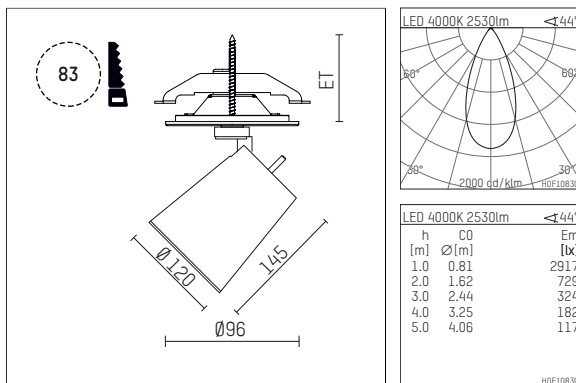

## 11233414 910-PA | white

gin.o 3  
spotlight  
LED | 28 W 4000 K

- spotlight gin.o 3
- with recessed mounting plate
- for recessed installation into wall or ceiling
- passive thermo management
- with LED 3150 lm
- colour temperature: 4000 K
- colour rendering index: CRI >80
- L90 / B10 (50.000h)
- SDCM < 2
- net luminous flux: 2530 lm
- total load: 28 W
- luminous efficacy: 90,4 lm/W
- rotationsymmetrical light distribution, flood
- beam angle: 45 °
- with external LED power unit, electronic, 220-240 V, 0/50/60 Hz
- amplitude dimming
- dimming range: 100-1 %
- power supply: supply cord with plug connection 2x5x2,5 mm², length: 360 mm
- suitable for through wiring
- housing of die cast aluminium
- microprismatic filter with very high rate of light transmission
- ceiling plate of die cast aluminium
- color-, protection- and conversion-filters are available as accessory
- diameter: 96 mm, recessing diameter: 83 mm
- recessing depth: 103 mm, ceiling thickness: 1-45 mm
- rotatable 360°, 90° tiltable
- weight: 2,33 kg
- protection rating: IP20
- protection class I
- 5 years Hoffmeister warranty
- Made in Germany
- maximum ambient temperature: 35 ° C
- certificates: manufactured according to DIN VDE 0711 / EN 60598, CE
- colour: white (RAL9016)
- 11233414 910-PA

### Additional optional accessory components

description accessory general	dimensions in mm	item number	pic.-No.
soft.shape lens for spotlights gin.o and lo.nely size 3	∅: 100	105782	01
sculpture lens for spotlights gin.o and lo.nely size 3	∅: 100	105773	02
prismatic glass for spotlights gin.o and lo.nely size 3	∅: 100	105775	03
honeycomb louver for spotlights gin.o and lo.nely size 3		105761721	04
soft.spot lens for spotlights gin.o and lo.nely size 3	∅: 100	105774	01