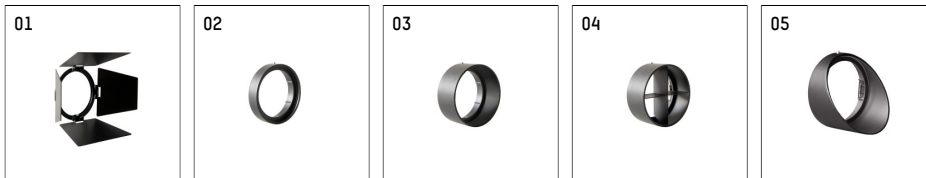

## 11233414 910-PA | white

gin.o 3  
spotlight  
LED | 28 W 4000 K

- spotlight gin.o 3
- with recessed mounting plate
- for recessed installation into wall or ceiling
- passive thermo management
- with LED 3150 lm
- colour temperature: 4000 K
- colour rendering index: CRI >80
- L90 / B10 (50.000h)
- SDCM < 2
- net luminous flux: 2530 lm
- total load: 28 W
- luminous efficacy: 90,4 lm/W
- rotationsymmetrical light distribution, flood
- beam angle: 45 °
- with external LED power unit, electronic, 220-240 V, 0/50/60 Hz
- amplitude dimming
- dimming range: 100-1 %
- power supply: supply cord with plug connection 2x5x2,5 mm², length: 360 mm
- suitable for through wiring
- housing of die cast aluminium
- microprismatic filter with very high rate of light transmission
- ceiling plate of die cast aluminium
- color-, protection- and conversion-filters are available as accessory
- diameter: 96 mm, recessing diameter: 83 mm
- recessing depth: 103 mm, ceiling thickness: 1-45 mm
- rotatable 360°, 90° tiltable
- weight: 2,33 kg
- protection rating: IP20
- protection class I
- 5 years Hoffmeister warranty
- Made in Germany
- maximum ambient temperature: 35 ° C
- certificates: manufactured according to DIN VDE 0711 / EN 60598, CE
- colour: white (RAL9016)
- 11233414 910-PA

### Optional accessories

description accessory general	dimensions in mm	item number	pic.-No.
antiglare flaps for spotlights gin.o and lo.nely size 3		105757	01
connection ring suitable for attachment of accessories for spotlights gin.o and lo.nely size 3		105760910	02
tube screen suitable for attachment of accessories for spotlights gin.o and lo.nely size 3		105759910	03
connection tube with cross louver suitable for attachment of accessories for spotlights gin.o and lo.nely size 3		105758910	04
visor suitable for attachment of accessories for spotlights gin.o and lo.nely size 3		105783910	05