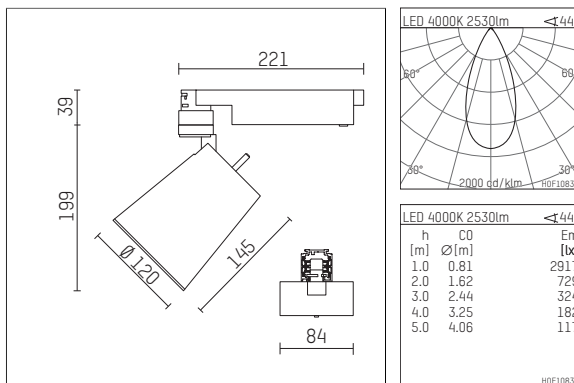

**112 334 14 910 | white**

gin.o 3  
spotlight  
LED | 28 W 4000 K

- spotlight gin.o 3
- with 3 circuit universal adapter
- for Hoffmeister control.x tracks
- circuit selection is possible while adapter is inserted into the track
- passive thermo management
- with LED 3150 lm
- colour temperature: 4000 K
- colour rendering index: CRI >80
- L90 / B10 (50.000h)
- SDCM < 2
- net luminous flux: 2530 lm
- total load: 28 W
- luminous efficacy: 90,4 lm/W
- rotationsymmetrical light distribution, flood
- beam angle: 45 °
- LED power unit integrated in adapter, electronic (POTI)
- amplitude dimming
- adapter with integrated potentiometer
- dimming range: 100-1 %
- housing of die cast aluminium
- adapter of fibreglass reinforced thermoplastic
- microprismatic filter with very high rate of light transmission
- color-, protection- and conversion-filters are available as accessory
- length: 221 mm, width: 84 mm, height: 238 mm
- rotatable 360°, 90° tilttable
- weight: 2,16 kg
- protection rating: IP20
- protection class I
- 5 years Hoffmeister warranty
- Made in Germany
- maximum ambient temperature: 35 ° C
- certificates: manufactured according to DIN VDE 0711 / EN 60598, CE
- colour: white (RAL9016)
- 112 334 14 910

### Additional optional accessory components

description accessory general	dimensions in mm	item number	pic.-No.
soft.shape lens for spotlights gin.o and lo.nely size 3	Ø: 100	105782	01
sculpture lens for spotlights gin.o and lo.nely size 3	Ø: 100	105773	02
prismatic glass for spotlights gin.o and lo.nely size 3	Ø: 100	105775	03
honeycomb louver for spotlights gin.o and lo.nely size 3		105761721	04
soft.spot lens for spotlights gin.o and lo.nely size 3	Ø: 100	105774	01