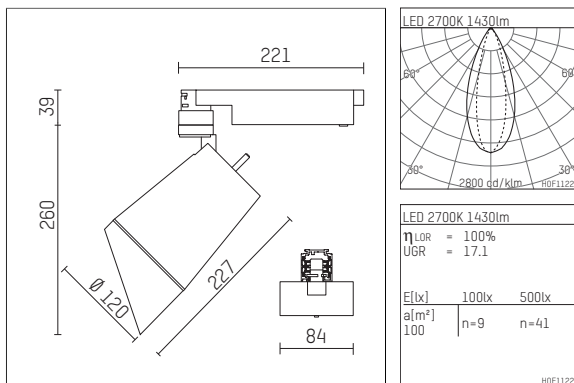

112 335 02 721 D | black

gin.o 3
lens wall floodlight
LED | 28 W 2700 K

- lens wall floodlight gin.o 3
- with 3 circuit DALI adapter
- for Hoffmeister control.x tracks
- circuit selection is possible while adapter is inserted into the track
- lens wall floodlight for homogenous wall illumination
- passive thermo management
- with LED 2100 lm
- colour temperature: 2700 K
- colour rendering index: CRI >90
- L90 / B10 (50.000h)
- SDCM < 2
- net luminous flux: 1430 lm
- total load: 28 W
- luminous efficacy: 51,1 lm/W
- asymmetrical light distribution
- soft-lens optic with secondary reflector
- LED power unit integrated in adapter, electronic (DALI)
- amplitude dimming
- dimming range: 100-1 %
- housing of die cast aluminium
- adapter of fibreglass reinforced thermoplastic
- color-, protection- and conversion-filters are available as accessory
- length: 221 mm, width: 84 mm, height: 299 mm
- rotatable 360°, 90° tiltable
- weight: 2,43 kg
- protection rating: IP20
- protection class I
- 5 years Hoffmeister warranty
- Made in Germany
- maximum ambient temperature: 35 ° C
- certificates: manufactured according to DIN VDE 0711 / EN 60598, CE
- colour: black
- 112 335 02 721 D

- Overview of accessories on the following page / s

112 335 02 721 D
accessory**Optional accessories**

description accessory general	dimensions in mm	item number	pic.-No.
colour filter sheet set of 10 sheets for spotlights gin.o and lo.nely size 3	LxW: 119,5 x 119,5	105 779-HT019	01
antiglare flaps for spotlights gin.o and lo.nely size 3		105757	02