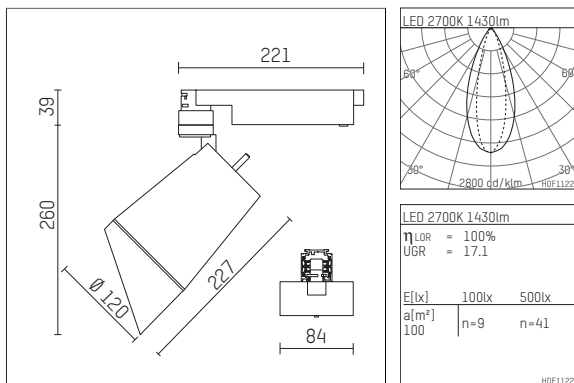

112 335 02 906 D | silver

gin.o 3
lens wall floodlight
LED | 28 W 2700 K

- lens wall floodlight gin.o 3
- with 3 circuit DALI adapter
- for Hoffmeister control.x tracks
- circuit selection is possible while adapter is inserted into the track
- lens wall floodlight for homogenous wall illumination
- passive thermo management
- with LED 2100 lm
- colour temperature: 2700 K
- colour rendering index: CRI >90
- L90 / B10 (50.000h)
- SDCM < 2
- net luminous flux: 1430 lm
- total load: 28 W
- luminous efficacy: 51,1 lm/W
- asymmetrical light distribution
- soft-lens optic with secondary reflector
- LED power unit integrated in adapter, electronic (DALI)
- amplitude dimming
- dimming range: 100-1 %
- housing of die cast aluminium
- adapter of fibreglass reinforced thermoplastic
- color-, protection- and conversion-filters are available as accessory
- length: 221 mm, width: 84 mm, height: 299 mm
- rotatable 360°, 90° tiltable
- weight: 2,43 kg
- protection rating: IP20
- protection class I
- 5 years Hoffmeister warranty
- Made in Germany
- maximum ambient temperature: 35 ° C
- certificates: manufactured according to DIN VDE 0711 / EN 60598, CE
- colour: silver
- 112 335 02 906 D

- Overview of accessories on the following page / s

112 335 02 906 D

accessory**Optional accessories**

description accessory general	dimensions in mm	item number	pic.-No.
colour filter sheet set of 10 sheets for spotlights gin.o and lo.nely size 3	LxW: 119,5 x 119,5	105 779-HT019	01
antiglare flaps for spotlights gin.o and lo.nely size 3		105757	02