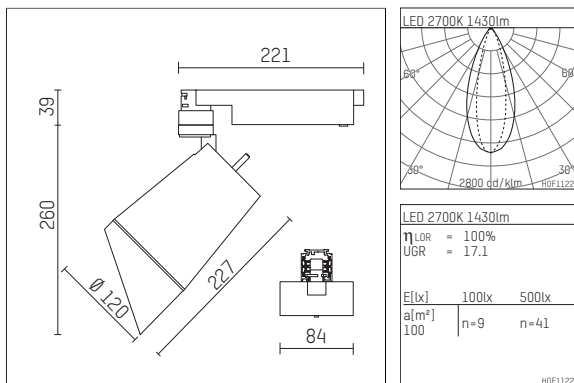

112 335 02 910 D | white

gin.o 3
lens wall floodlight
LED | 28 W 2700 K

- lens wall floodlight gin.o 3
- with 3 circuit DALI adapter
- for Hoffmeister control.x tracks
- circuit selection is possible while adapter is inserted into the track
- lens wall floodlight for homogenous wall illumination
- passive thermo management
- with LED 2100 lm
- colour temperature: 2700 K
- colour rendering index: CRI >90
- L90 / B10 (50.000h)
- SDCM < 2
- net luminous flux: 1430 lm
- total load: 28 W
- luminous efficacy: 51,1 lm/W
- asymmetrical light distribution
- soft-lens optic with secondary reflector
- LED power unit integrated in adapter, electronic (DALI)
- amplitude dimming
- dimming range: 100-1 %
- housing of die cast aluminium
- adapter of fibreglass reinforced thermoplastic
- color-, protection- and conversion-filters are available as accessory
- length: 221 mm, width: 84 mm, height: 299 mm
- rotatable 360°, 90° tiltable
- weight: 2,43 kg
- protection rating: IP20
- protection class I
- 5 years Hoffmeister warranty
- Made in Germany
- maximum ambient temperature: 35 ° C
- certificates: manufactured according to DIN VDE 0711 / EN 60598, CE
- colour: white (RAL9016)
- 112 335 02 910 D

- Overview of accessories on the following page / s

112 335 02 910 D
accessory**Optional accessories**

description accessory general	dimensions in mm	item number	pic.-No.
colour filter sheet set of 10 sheets for spotlights gin.o and lo.nely size 3	LxW: 119,5 x 119,5	105 779-HT019	01
antiglare flaps for spotlights gin.o and lo.nely size 3		105757	02