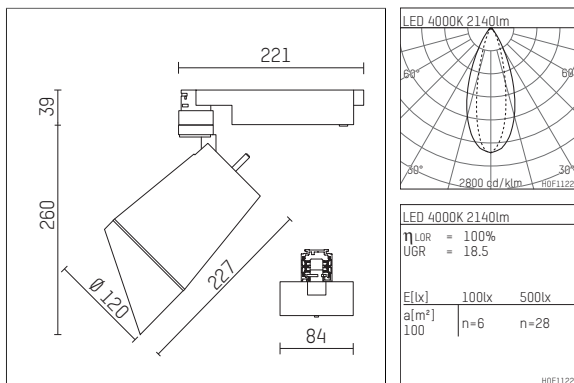

112 335 04 721 D | black

gin.o 3
lens wall floodlight
LED | 28 W 4000 K

- lens wall floodlight gin.o 3
- with 3 circuit DALI adapter
- for Hoffmeister control.x tracks
- circuit selection is possible while adapter is inserted into the track
- lens wall floodlight for homogenous wall illumination
- passive thermo management
- with LED 3150 lm
- colour temperature: 4000 K
- colour rendering index: CRI >80
- L90 / B10 (50.000h)
- SDCM < 2
- net luminous flux: 2140 lm
- total load: 28 W
- luminous efficacy: 76,4 lm/W
- asymmetrical light distribution
- soft-lens optic with secondary reflector
- LED power unit integrated in adapter, electronic (DALI)
- amplitude dimming
- dimming range: 100-1 %
- housing of die cast aluminium
- adapter of fibreglass reinforced thermoplastic
- color-, protection- and conversion-filters are available as accessory
- length: 221 mm, width: 84 mm, height: 299 mm
- rotatable 360°, 90° tiltable
- weight: 2,43 kg
- protection rating: IP20
- protection class I
- 5 years Hoffmeister warranty
- Made in Germany
- maximum ambient temperature: 35 ° C
- certificates: manufactured according to DIN VDE 0711 / EN 60598, CE
- colour: black
- 112 335 04 721 D

- Overview of accessories on the following page / s

112 335 04 721 D
accessory**Optional accessories**

| description accessory general | dimensions in mm | item number | pic.-No. |
|--|--------------------|---------------|----------|
| colour filter sheet set of 10 sheets for spotlights gin.o and lo.nely size 3 | LxW: 119,5 x 119,5 | 105 779-HT019 | 01 |
| antiglare flaps for spotlights gin.o and lo.nely size 3 | | 105757 | 02 |