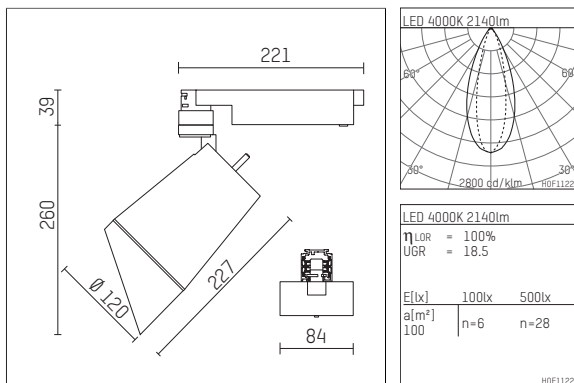

112 335 04 910 D | white

gin.o 3
lens wall floodlight
LED | 28 W 4000 K

- lens wall floodlight gin.o 3
- with 3 circuit DALI adapter
- for Hoffmeister control.x tracks
- circuit selection is possible while adapter is inserted into the track
- lens wall floodlight for homogenous wall illumination
- passive thermo management
- with LED 3150 lm
- colour temperature: 4000 K
- colour rendering index: CRI >80
- L90 / B10 (50.000h)
- SDCM < 2
- net luminous flux: 2140 lm
- total load: 28 W
- luminous efficacy: 76,4 lm/W
- asymmetrical light distribution
- soft-lens optic with secondary reflector
- LED power unit integrated in adapter, electronic (DALI)
- amplitude dimming
- dimming range: 100-1 %
- housing of die cast aluminium
- adapter of fibreglass reinforced thermoplastic
- color-, protection- and conversion-filters are available as accessory
- length: 221 mm, width: 84 mm, height: 299 mm
- rotatable 360°, 90° tiltable
- weight: 2,43 kg
- protection rating: IP20
- protection class I
- 5 years Hoffmeister warranty
- Made in Germany
- maximum ambient temperature: 35 ° C
- certificates: manufactured according to DIN VDE 0711 / EN 60598, CE
- colour: white (RAL9016)
- 112 335 04 910 D

- Overview of accessories on the following page / s

112 335 04 910 D
accessory**Optional accessories**

description accessory general	dimensions in mm	item number	pic.-No.
colour filter sheet set of 10 sheets for spotlights gin.o and lo.nely size 3	LxW: 119,5 x 119,5	105 779-HT019	01
antiglare flaps for spotlights gin.o and lo.nely size 3		105757	02