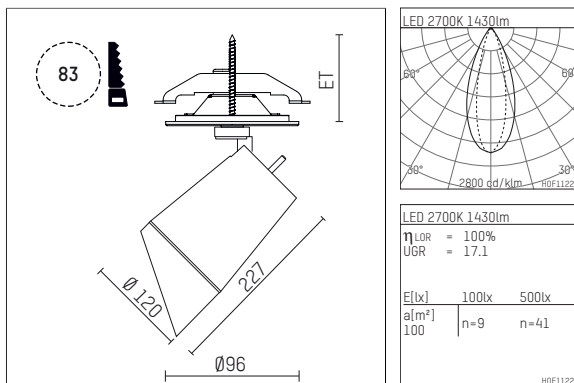

11233512 721-PA | black

gin.o 3
lens wall floodlight
LED | 28 W 2700 K

- lens wall floodlight gin.o 3
- with recessed mounting plate
- for recessed installation into wall or ceiling
- lens wall floodlight for homogenous wall illumination
- passive thermo management
- with LED 2100 lm
- colour temperature: 2700 K
- colour rendering index: CRI >90
- L90 / B10 (50.000h)
- SDCM < 2
- net luminous flux: 1430 lm
- total load: 28 W
- luminous efficacy: 51,1 lm/W
- asymmetrical light distribution
- soft-lens optic with secondary reflector
- with external LED power unit, electronic, 220-240 V, 0/50/60 Hz
- amplitude dimming
- dimming range: 100-1 %
- power supply: supply cord with plug connection 2x5x2,5 mm², length: 360 mm
- suitable for through wiring
- housing of die cast aluminium
- ceiling plate of die cast aluminium
- color-, protection- and conversion-filters are available as accessory
- diameter: 96 mm, recessing diameter: 83 mm
- recessing depth: 103 mm, ceiling thickness: 1-45 mm
- rotatable 360°, 90° tiltable
- weight: 2,6 kg
- protection rating: IP20
- protection class I
- 5 years Hoffmeister warranty
- Made in Germany
- maximum ambient temperature: 35 °C
- certificates: manufactured according to DIN VDE 0711 / EN 60598, CE
- colour: black
- 11233512 721-PA

- Overview of accessories on the following page / s

11233512 721-PA
accessory**Optional accessories**

description accessory general	dimensions in mm	item number	pic.-No.
colour filter sheet set of 10 sheets for spotlights gin.o and lo.nely size 3	LxW: 119,5 x 119,5	105 779-HT019	01
antiglare flaps for spotlights gin.o and lo.nely size 3		105757	02