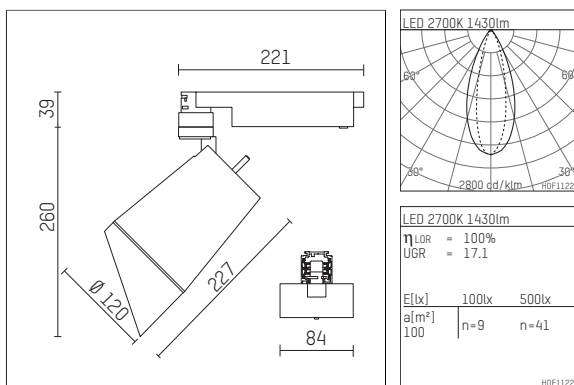

112 335 12 721 | black

gin.o 3
lens wall floodlight
LED | 28 W 2700 K

- lens wall floodlight gin.o 3
- with 3 circuit universal adapter
- for Hoffmeister control.x tracks
- circuit selection is possible while adapter is inserted into the track
- lens wall floodlight for homogenous wall illumination
- passive thermo management
- with LED 2100 lm
- colour temperature: 2700 K
- colour rendering index: CRI >90
- L90 / B10 (50.000h)
- SDCM < 2
- net luminous flux: 1430 lm
- total load: 28 W
- luminous efficacy: 51,1 lm/W
- asymmetrical light distribution
- soft-lens optic with secondary reflector
- LED power unit integrated in adapter, electronic (POTI)
- amplitude dimming
- adapter with integrated potentiometer
- dimming range: 100-1 %
- housing of die cast aluminium
- adapter of fibreglass reinforced thermoplastic
- color-, protection- and conversion-filters are available as accessory
- length: 221 mm, width: 84 mm, height: 299 mm
- rotatable 360°, 90° tiltable
- weight: 2,43 kg
- protection rating: IP20
- protection class I
- 5 years Hoffmeister warranty
- Made in Germany
- maximum ambient temperature: 35 ° C
- certificates: manufactured according to DIN VDE 0711 / EN 60598, CE
- colour: black
- 112 335 12 721

- Overview of accessories on the following page / s

112 335 12 721

accessory**Optional accessories**

description accessory general	dimensions in mm	item number	pic.-No.
colour filter sheet set of 10 sheets for spotlights gin.o and lo.nely size 3	LxW: 119,5 x 119,5	105 779-HT019	01
antiglare flaps for spotlights gin.o and lo.nely size 3		105757	02