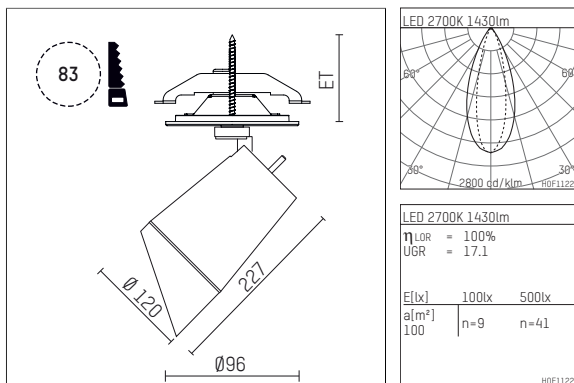

## 11233512 906-PA | silver

gin.o 3  
lens wall floodlight  
LED | 28 W 2700 K

- lens wall floodlight gin.o 3
- with recessed mounting plate
- for recessed installation into wall or ceiling
- lens wall floodlight for homogenous wall illumination
- passive thermo management
- with LED 2100 lm
- colour temperature: 2700 K
- colour rendering index: CRI >90
- L90 / B10 (50.000h)
- SDCM < 2
- net luminous flux: 1430 lm
- total load: 28 W
- luminous efficacy: 51,1 lm/W
- asymmetrical light distribution
- soft-lens optic with secondary reflector
- with external LED power unit, electronic, 220-240 V, 0/50/60 Hz
- amplitude dimming
- dimming range: 100-1 %
- power supply: supply cord with plug connection 2x5x2,5 mm<sup>2</sup>, length: 360 mm
- suitable for through wiring
- housing of die cast aluminium
- ceiling plate of die cast aluminium
- color-, protection- and conversion-filters are available as accessory
- diameter: 96 mm, recessing diameter: 83 mm
- recessing depth: 103 mm, ceiling thickness: 1-45 mm
- rotatable 360°, 90° tiltable
- weight: 2,6 kg
- protection rating: IP20
- protection class I
- 5 years Hoffmeister warranty
- Made in Germany
- maximum ambient temperature: 35 ° C
- certificates: manufactured according to DIN VDE 0711 / EN 60598, CE
- colour: silver
- 11233512 906-PA

- Overview of accessories on the following page / s

11233512 906-PA  
**accessory****Optional accessories**

description accessory general	dimensions in mm	item number	pic.-No.
colour filter sheet set of 10 sheets for spotlights gin.o and lo.nely size 3	LxW: 119,5 x 119,5	105 779-HT019	01
antiglare flaps for spotlights gin.o and lo.nely size 3		105757	02