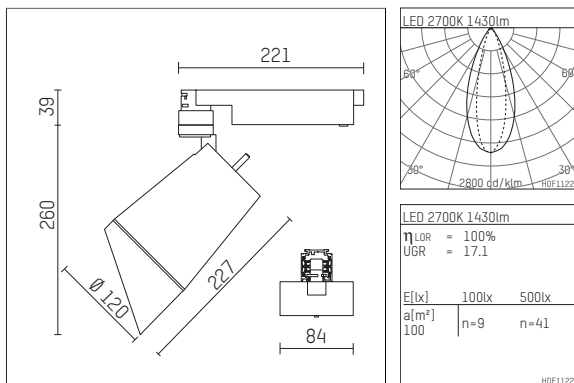

**112 335 12 906 | silver**

gin.o 3  
lens wall floodlight  
LED | 28 W 2700 K

- lens wall floodlight gin.o 3
- with 3 circuit universal adapter
- for Hoffmeister control.x tracks
- circuit selection is possible while adapter is inserted into the track
- lens wall floodlight for homogenous wall illumination
- passive thermo management
- with LED 2100 lm
- colour temperature: 2700 K
- colour rendering index: CRI >90
- L90 / B10 (50.000h)
- SDCM < 2
- net luminous flux: 1430 lm
- total load: 28 W
- luminous efficacy: 51,1 lm/W
- asymmetrical light distribution
- soft-lens optic with secondary reflector
- LED power unit integrated in adapter, electronic (POTI)
- amplitude dimming
- adapter with integrated potentiometer
- dimming range: 100-1 %
- housing of die cast aluminium
- adapter of fibreglass reinforced thermoplastic
- color-, protection- and conversion-filters are available as accessory
- length: 221 mm, width: 84 mm, height: 299 mm
- rotatable 360°, 90° tiltable
- weight: 2,43 kg
- protection rating: IP20
- protection class I
- 5 years Hoffmeister warranty
- Made in Germany
- maximum ambient temperature: 35 ° C
- certificates: manufactured according to DIN VDE 0711 / EN 60598, CE
- colour: silver
- 112 335 12 906

- Overview of accessories on the following page / s

112 335 12 906  
**accessory****Optional accessories**

| description accessory general  | dimensions in mm   | item number   | pic.-No. |
|--|--------------------|---------------|----------|
| colour filter sheet<br>set of 10 sheets<br>for spotlights gin.o and lo.nely size 3 | LxW: 119,5 x 119,5 | 105 779-HT019 | 01       |
| antiglare flaps<br>for spotlights gin.o and lo.nely size 3                         |                    | 105757        | 02       |