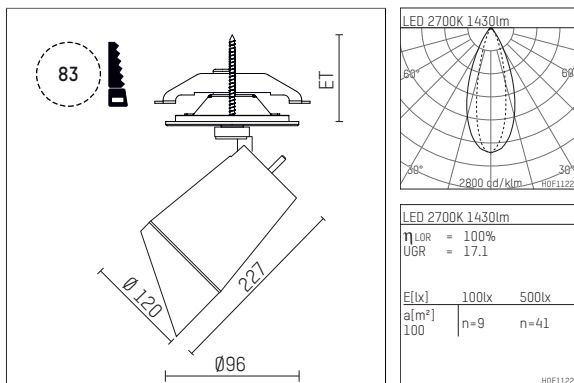

## 11233512 910-PA | white

gin.o 3  
lens wall floodlight  
LED | 28 W 2700 K

- lens wall floodlight gin.o 3
- with recessed mounting plate
- for recessed installation into wall or ceiling
- lens wall floodlight for homogenous wall illumination
- passive thermo management
- with LED 2100 lm
- colour temperature: 2700 K
- colour rendering index: CRI >90
- L90 / B10 (50.000h)
- SDCM < 2
- net luminous flux: 1430 lm
- total load: 28 W
- luminous efficacy: 51,1 lm/W
- asymmetrical light distribution
- soft-lens optic with secondary reflector
- with external LED power unit, electronic, 220-240 V, 0/50/60 Hz
- amplitude dimming
- dimming range: 100-1 %
- power supply: supply cord with plug connection 2x5x2,5 mm<sup>2</sup>, length: 360 mm
- suitable for through wiring
- housing of die cast aluminium
- ceiling plate of die cast aluminium
- color-, protection- and conversion-filters are available as accessory
- diameter: 96 mm, recessing diameter: 83 mm
- recessing depth: 103 mm, ceiling thickness: 1-45 mm
- rotatable 360°, 90° tiltable
- weight: 2,6 kg
- protection rating: IP20
- protection class I
- 5 years Hoffmeister warranty
- Made in Germany
- maximum ambient temperature: 35 ° C
- certificates: manufactured according to DIN VDE 0711 / EN 60598, CE
- colour: white (RAL9016)
- 11233512 910-PA

- Overview of accessories on the following page / s

11233512 910-PA  
**accessory****Optional accessories**

description accessory general	dimensions in mm	item number	pic.-No.
colour filter sheet set of 10 sheets for spotlights gin.o and lo.nely size 3	LxW: 119,5 x 119,5	105 779-HT019	01
antiglare flaps for spotlights gin.o and lo.nely size 3		105757	02