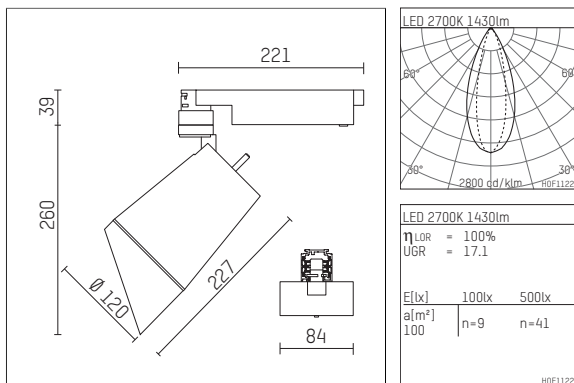

112 335 12 910 | white

gin.o 3
lens wall floodlight
LED | 28 W 2700 K

- lens wall floodlight gin.o 3
- with 3 circuit universal adapter
- for Hoffmeister control.x tracks
- circuit selection is possible while adapter is inserted into the track
- lens wall floodlight for homogenous wall illumination
- passive thermo management
- with LED 2100 lm
- colour temperature: 2700 K
- colour rendering index: CRI >90
- L90 / B10 (50.000h)
- SDCM < 2
- net luminous flux: 1430 lm
- total load: 28 W
- luminous efficacy: 51,1 lm/W
- asymmetrical light distribution
- soft-lens optic with secondary reflector
- LED power unit integrated in adapter, electronic (POTI)
- amplitude dimming
- adapter with integrated potentiometer
- dimming range: 100-1 %
- housing of die cast aluminium
- adapter of fibreglass reinforced thermoplastic
- color-, protection- and conversion-filters are available as accessory
- length: 221 mm, width: 84 mm, height: 299 mm
- rotatable 360°, 90° tiltable
- weight: 2,43 kg
- protection rating: IP20
- protection class I
- 5 years Hoffmeister warranty
- Made in Germany
- maximum ambient temperature: 35 ° C
- certificates: manufactured according to DIN VDE 0711 / EN 60598, CE
- colour: white (RAL9016)
- 112 335 12 910

- Overview of accessories on the following page / s

112 335 12 910
accessory**Optional accessories**

description accessory general	dimensions in mm	item number	pic.-No.
colour filter sheet set of 10 sheets for spotlights gin.o and lo.nely size 3	LxW: 119,5 x 119,5	105 779-HT019	01
antiglare flaps for spotlights gin.o and lo.nely size 3		105757	02